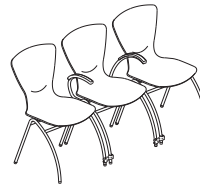

## Statement of Line

*Bingo side chairs and stools are versatile choices for office seating or community spaces, such as meeting spaces, cafeterias, and break rooms. Bingo side chairs are lightweight and you can stack them four high for storage.*

### Design Variations:

With arms

Without arms

**Bingo side chairs** are available with arms and without arms.

Without arms

**Bingo stools** are available with without arms.

**Shell** is beech wood that has been custom molded and contoured for comfort and support.

**Side chairs and stools are each stackable** up to four high.

**Rubber stack bumpers and tube closures** are standard.

**Side chairs may be ganged** with ganging devices that snap onto the legs. Armless models or alternating armless and armchair models may be connected.