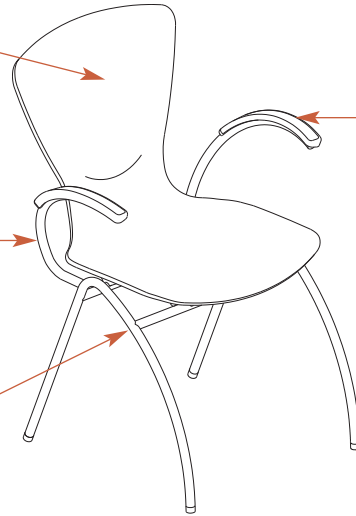

### Design Variations:

With arms

Without arms

**Bingo side chairs** are available with arms and without arms.

Without arms

**Bingo stools** are available with without arms.

**Shell** is beech wood that has been custom molded and contoured for comfort and support.

**Arm supports, legs, and cross members** are  $2\frac{5}{32}$ " x  $\frac{3}{32}$ " hot rolled, welded, chrome plated, tubular steel.

**Joints** are welded.

**Arm caps** are  $1\frac{5}{8}$ " thick solid bentwood, finished to match the shell. Two countersunk wood screws attach each arm cap to the arm supports.