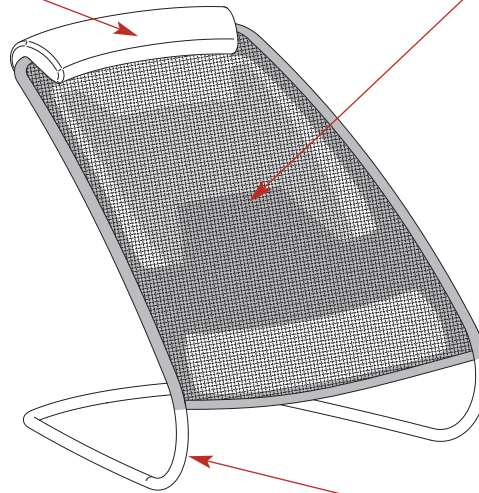

Statement of Line

*Deceptively simple.
Fit is intelligent mesh
stretched over a
cantilevered steel frame;
a sling lounge.
Just sit down in Fit,
your body shapes
the seat. Four different,
continuously woven,
mesh zones
provide comfortable
support and flex,
exactly where needed.*

**Lounge**

► See page 283 to specify.

Height	38"
--------	-----

Width at top	29"
--------------	-----

Width at bottom	38"
-----------------	-----

Depth	39½"
-------	------

**Headrest**

► See page 283 to specify.

Height	4½"
--------	-----

Width	25¼"
-------	------

Depth	7½"
-------	-----

*Note: Measurements were
obtained using the ANSI/BIFMA
accepted chair measurement
device and process.*

Overview

Options:

Black felt glides are available on side chairs that will be used on hard floors. Upcharge applies.

Fabric-covered headrest, specified separately, is made of CFC- and CHC-free molded foam, covered in 69% Trevira CS (flame-retardant polyester) and 31% Lycra.

Lounge ships knocked down in two pieces.

Seat is made of 3D fabric with open mesh structure and various fabric zones of 81% Trevira CS (flame-retardant polyester) and 19% Lycra. Available in four colors: black, red, green, and grey