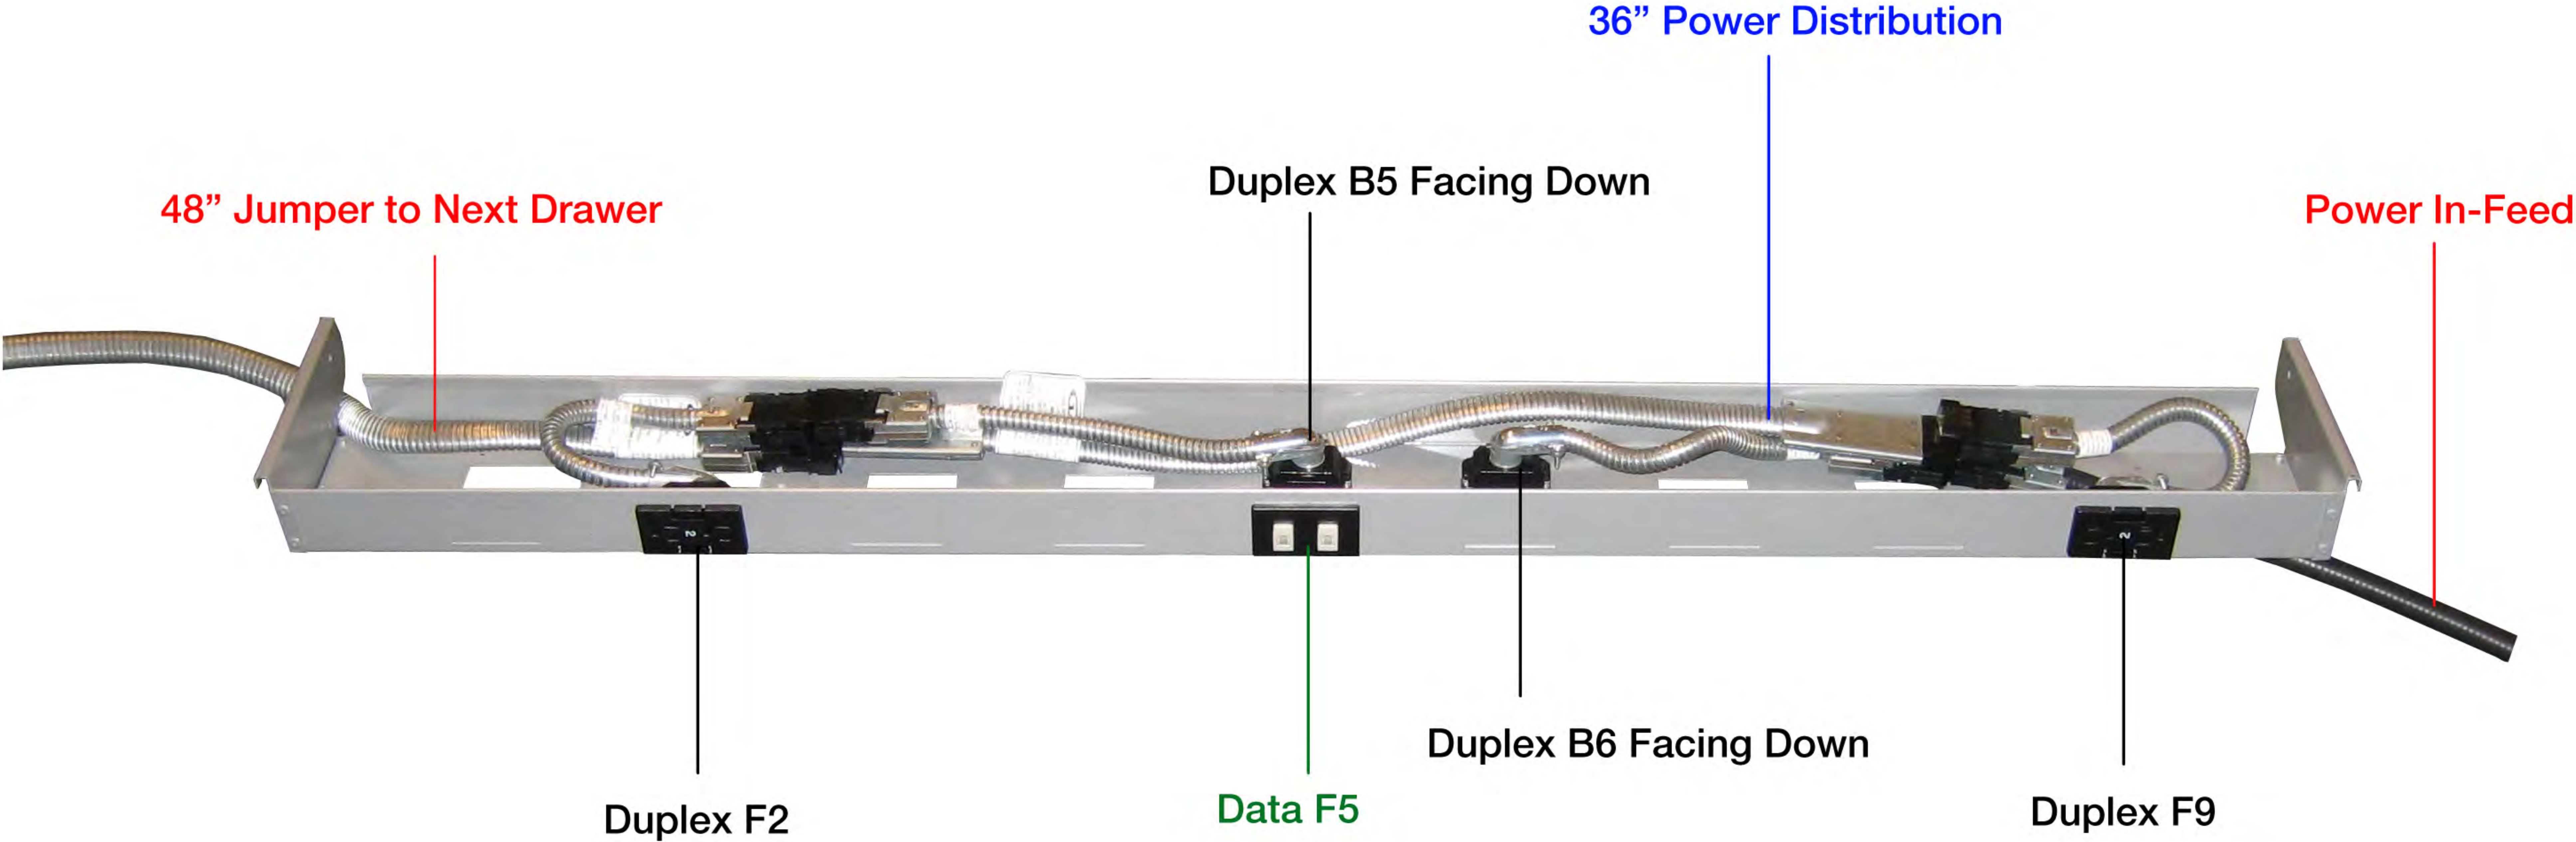

Perks Power Data Drawer (PDD) with Multi Circuit Electrical Layouts

**ELECTRICAL/DATA
CUT OUT KEY**

26" PDD with 1 Data/2 Duplex

32" PDD with 1 Data/2 Duplex

38" PDD with 1 Data/2 Duplex

44" PDD with 1 Data/2 Duplex

48" Jumper to Next Drawer

36" Power Distribution

Power In-Feed

Duplex F2

Duplex F4

Data F6

56" PDD with 1 Data/4 Duplex

62" PDD with 1 Data/4 Duplex

68" PDD with 1 Data/4 Duplex

74" PDD with 1 Data/4 Duplex

80" PDD with 2 Data/4 Duplex

80" PDD with 2 Data/6 Duplex

86" PDD with 2 Data/4 Duplex

86" PDD with 2 Data/6 Duplex