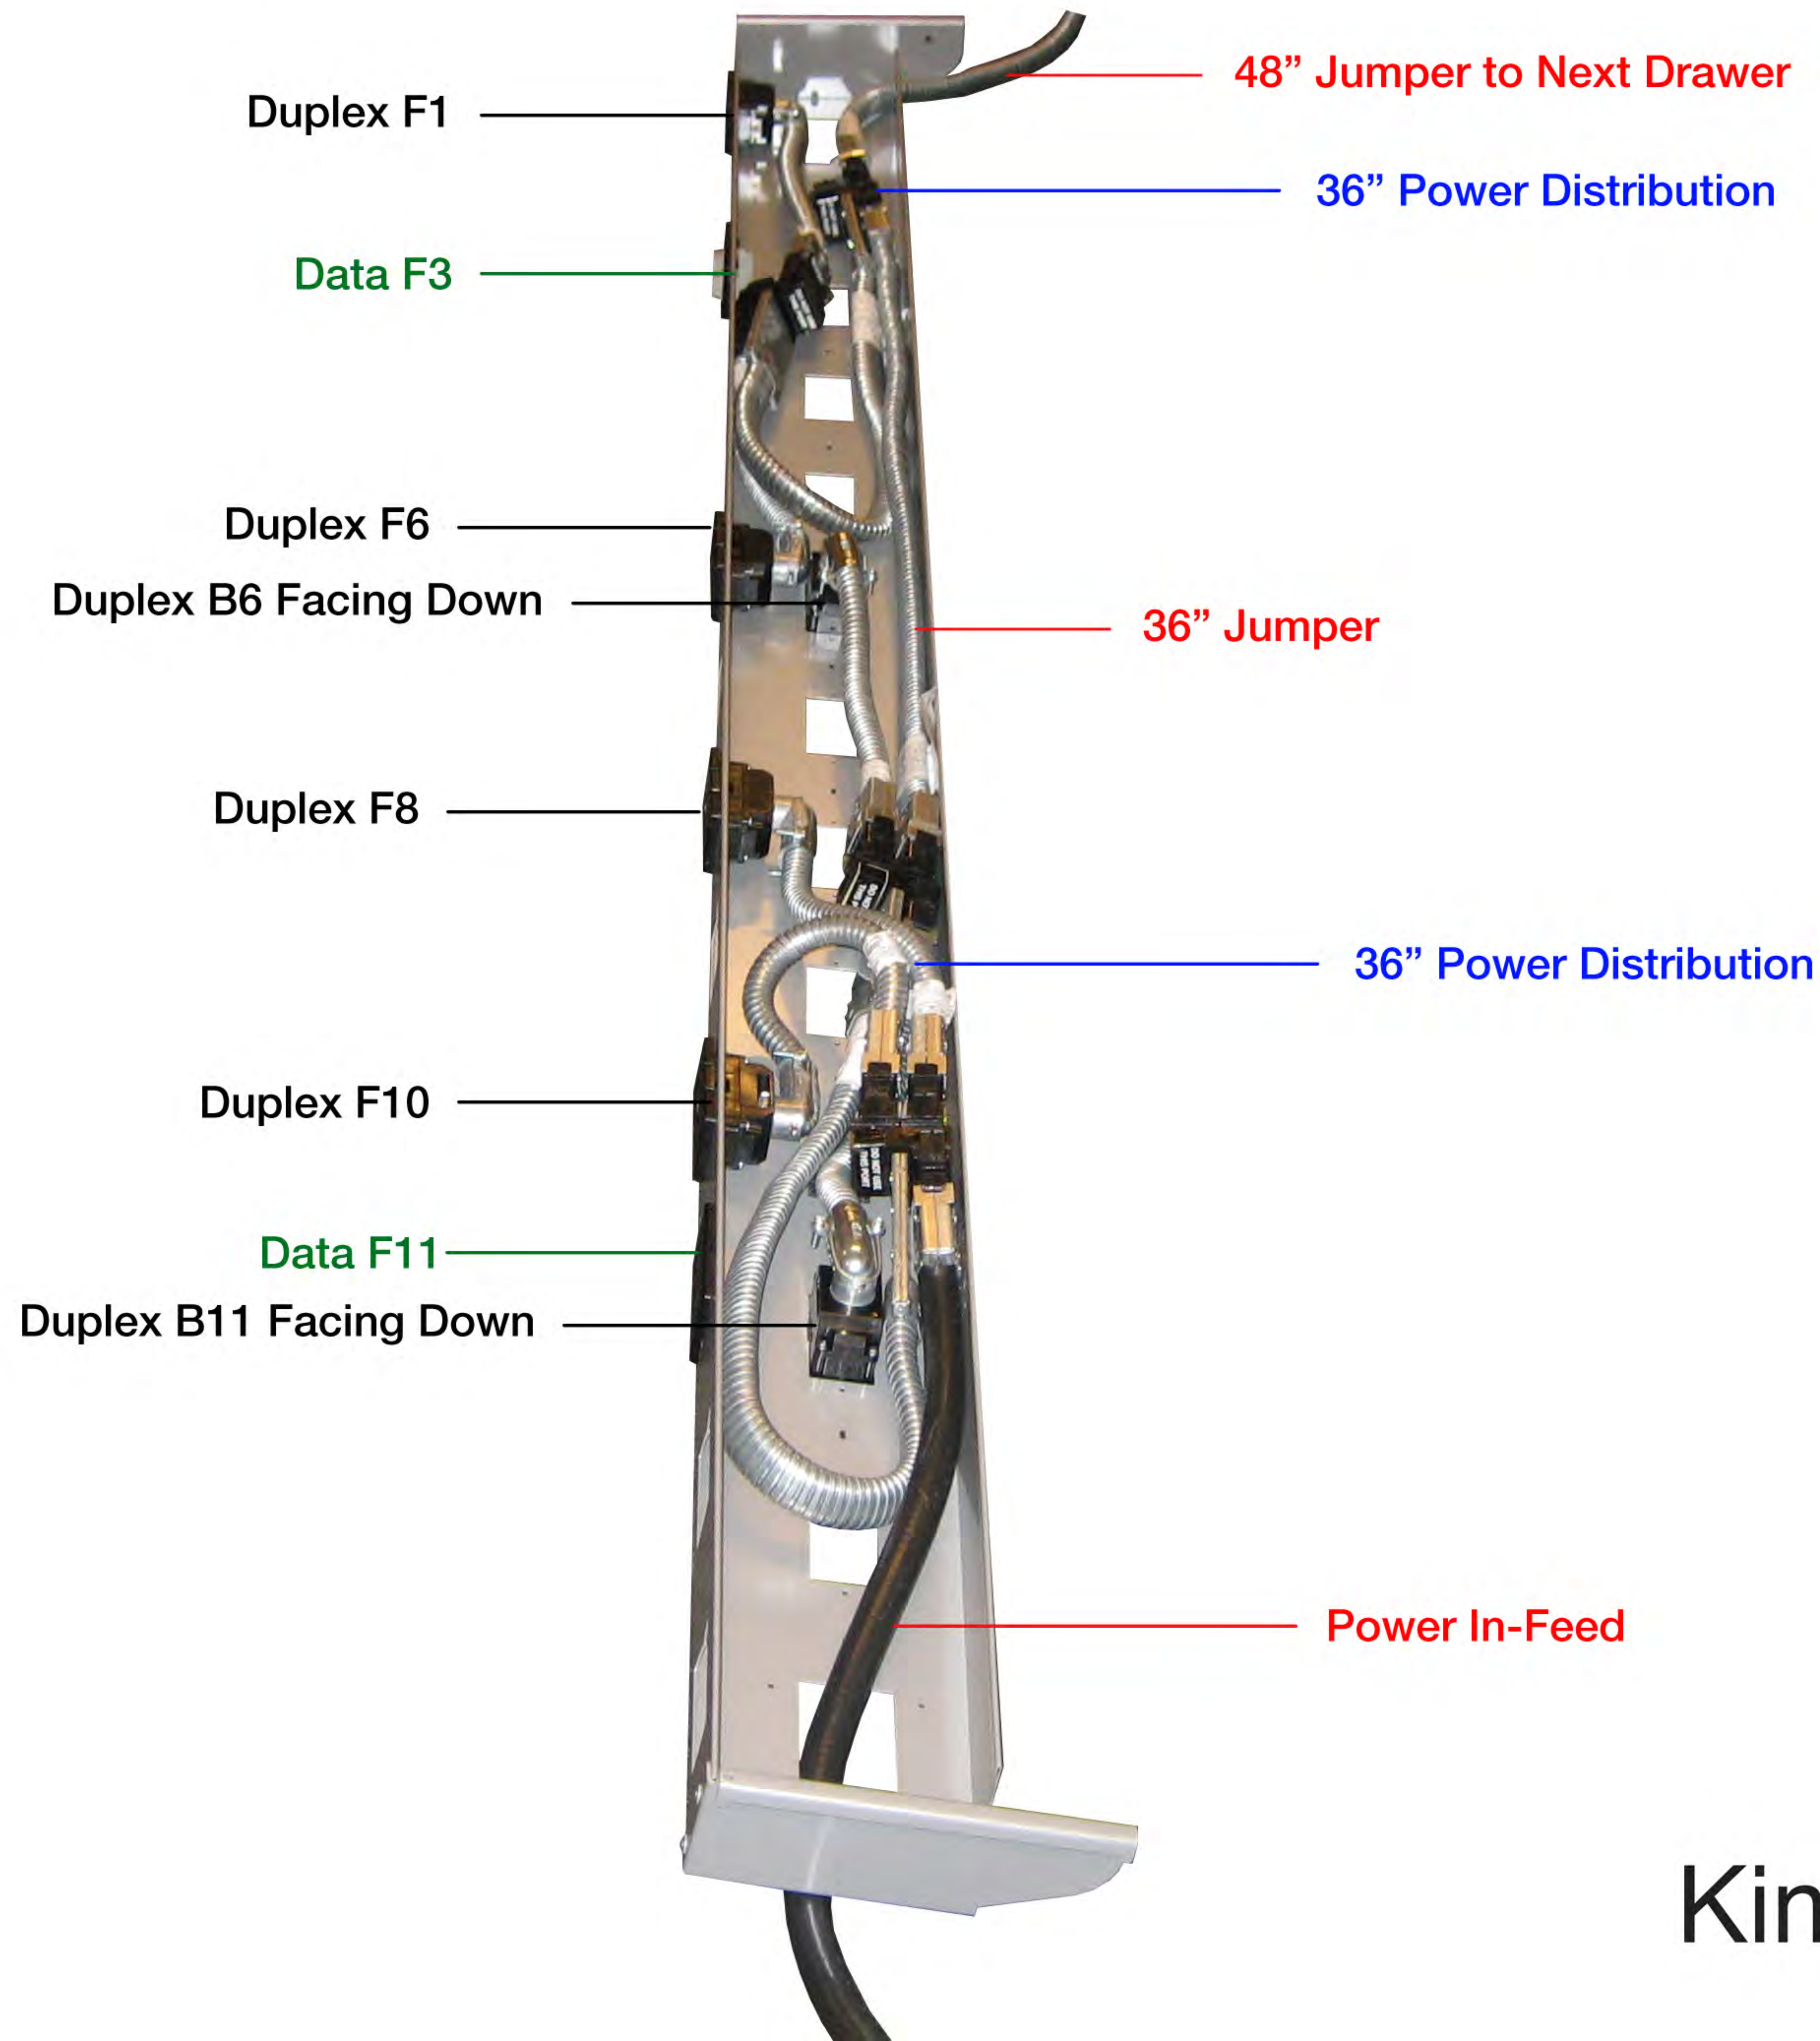

Perks Power Data Drawer (PDD) with Multi Circuit Electrical Layouts

**ELECTRICAL/DATA
CUT OUT KEY**

26" PDD with 1 Data/2 Duplex

32" PDD with 1 Data/2 Duplex

38" PDD with 1 Data/2 Duplex

44" PDD with 1 Data/2 Duplex

48" Jumper to Next Drawer

36" Power Distribution

Power In-Feed

Duplex F2

Duplex F4

Data F6

56" PDD with 1 Data/4 Duplex

62" PDD with 1 Data/4 Duplex

68" PDD with 1 Data/4 Duplex

74" PDD with 1 Data/4 Duplex

80" PDD with 2 Data/4 Duplex

80" PDD with 2 Data/6 Duplex

86" PDD with 2 Data/4 Duplex

86" PDD with 2 Data/6 Duplex