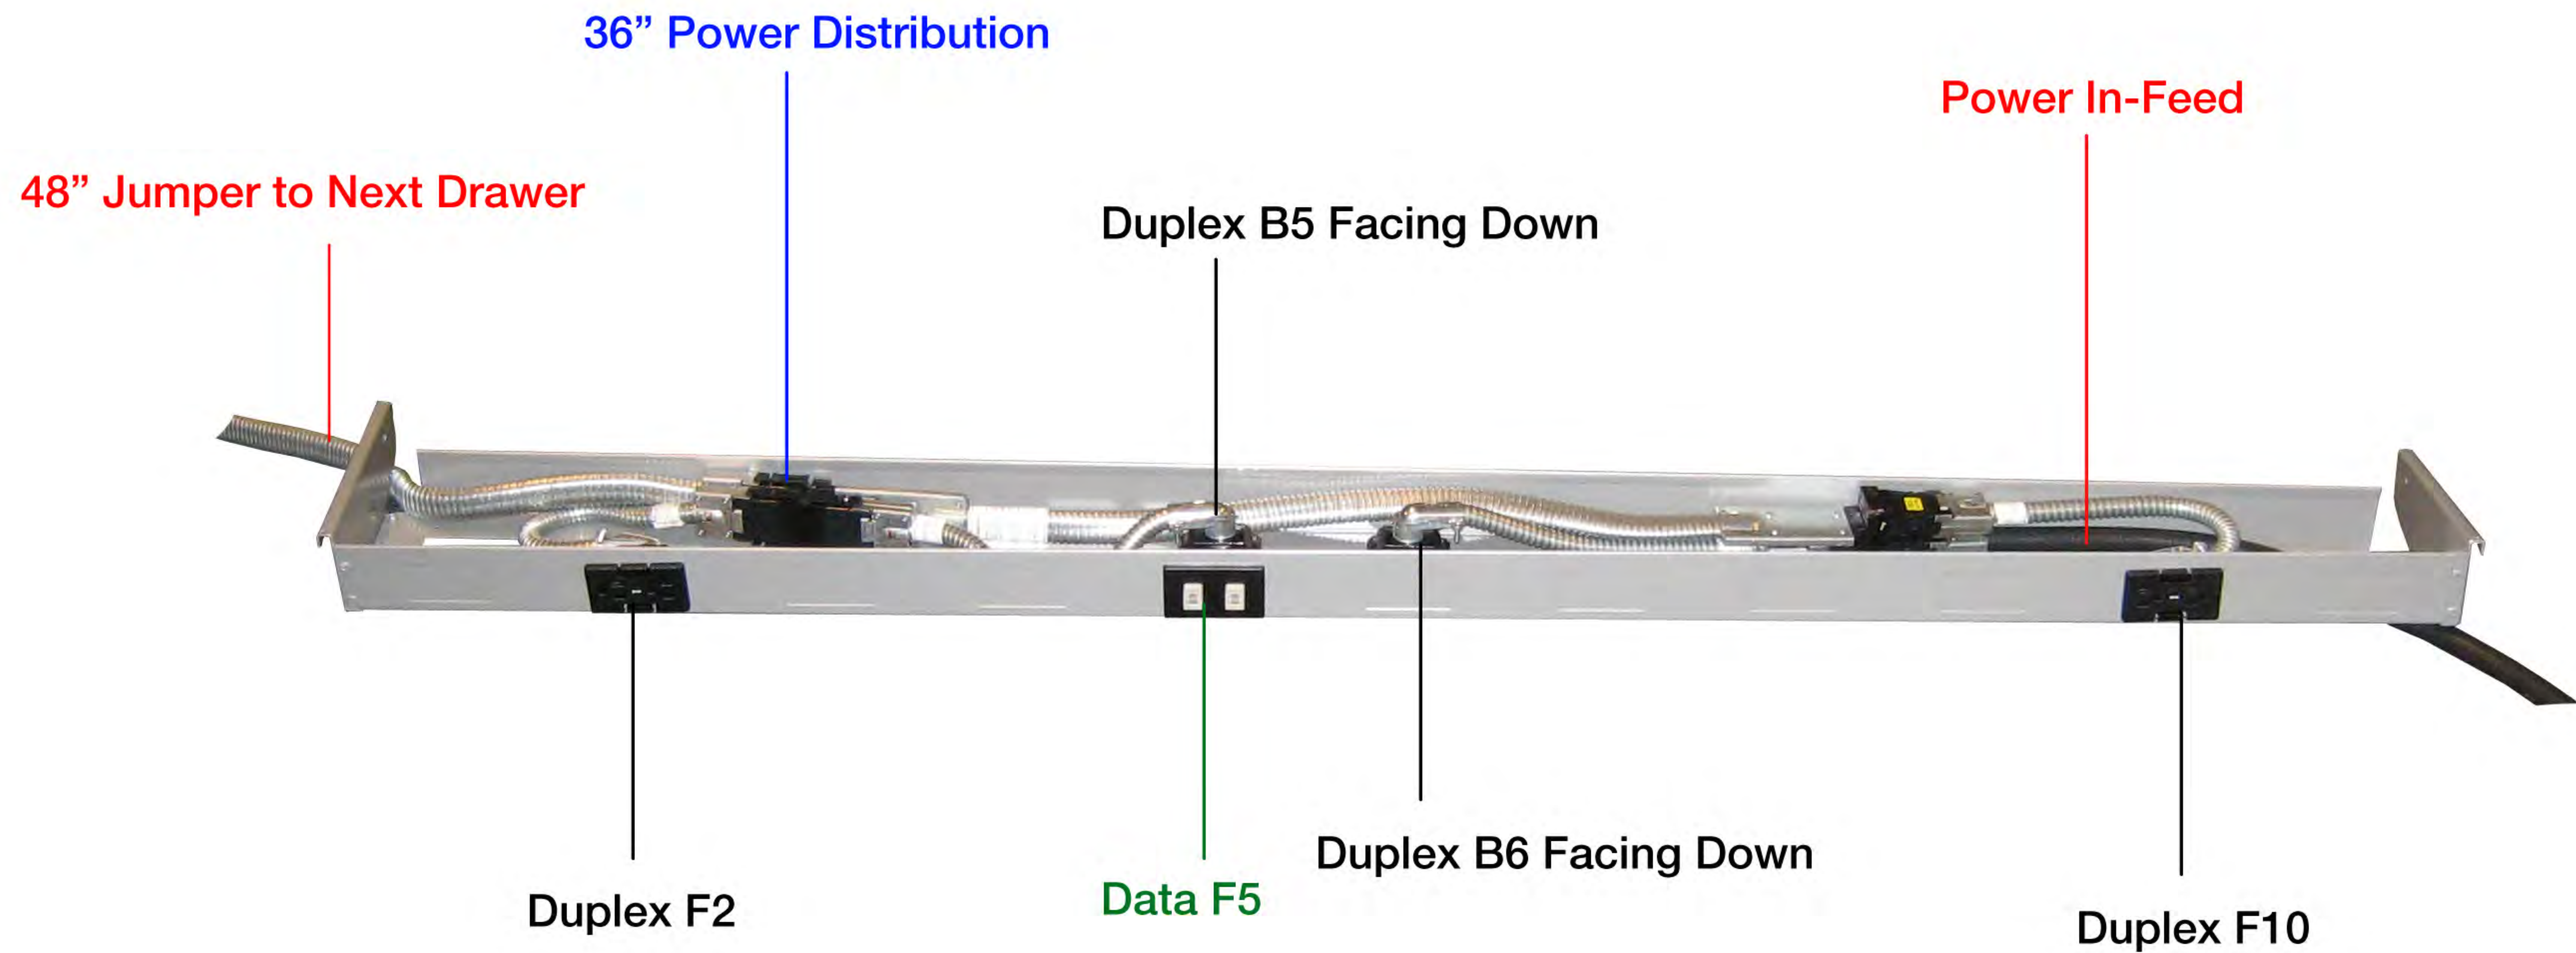

Perks Power Data Drawer (PDD) with Multi Circuit Electrical Layouts

**ELECTRICAL/DATA
CUT OUT KEY**

26" PDD with 1 Data/2 Duplex

32" PDD with 1 Data/2 Duplex

38" PDD with 1 Data/2 Duplex

44" PDD with 1 Data/2 Duplex

48" Jumper to Next Drawer

36" Power Distribution

Power In-Feed

Duplex F2

Duplex F4

Data F6

56" PDD with 1 Data/4 Duplex

62" PDD with 1 Data/4 Duplex

68" PDD with 1 Data/4 Duplex

74" PDD with 1 Data/4 Duplex

80" PDD with 2 Data/4 Duplex

80" PDD with 2 Data/6 Duplex

86" PDD with 2 Data/4 Duplex

86" PDD with 2 Data/6 Duplex