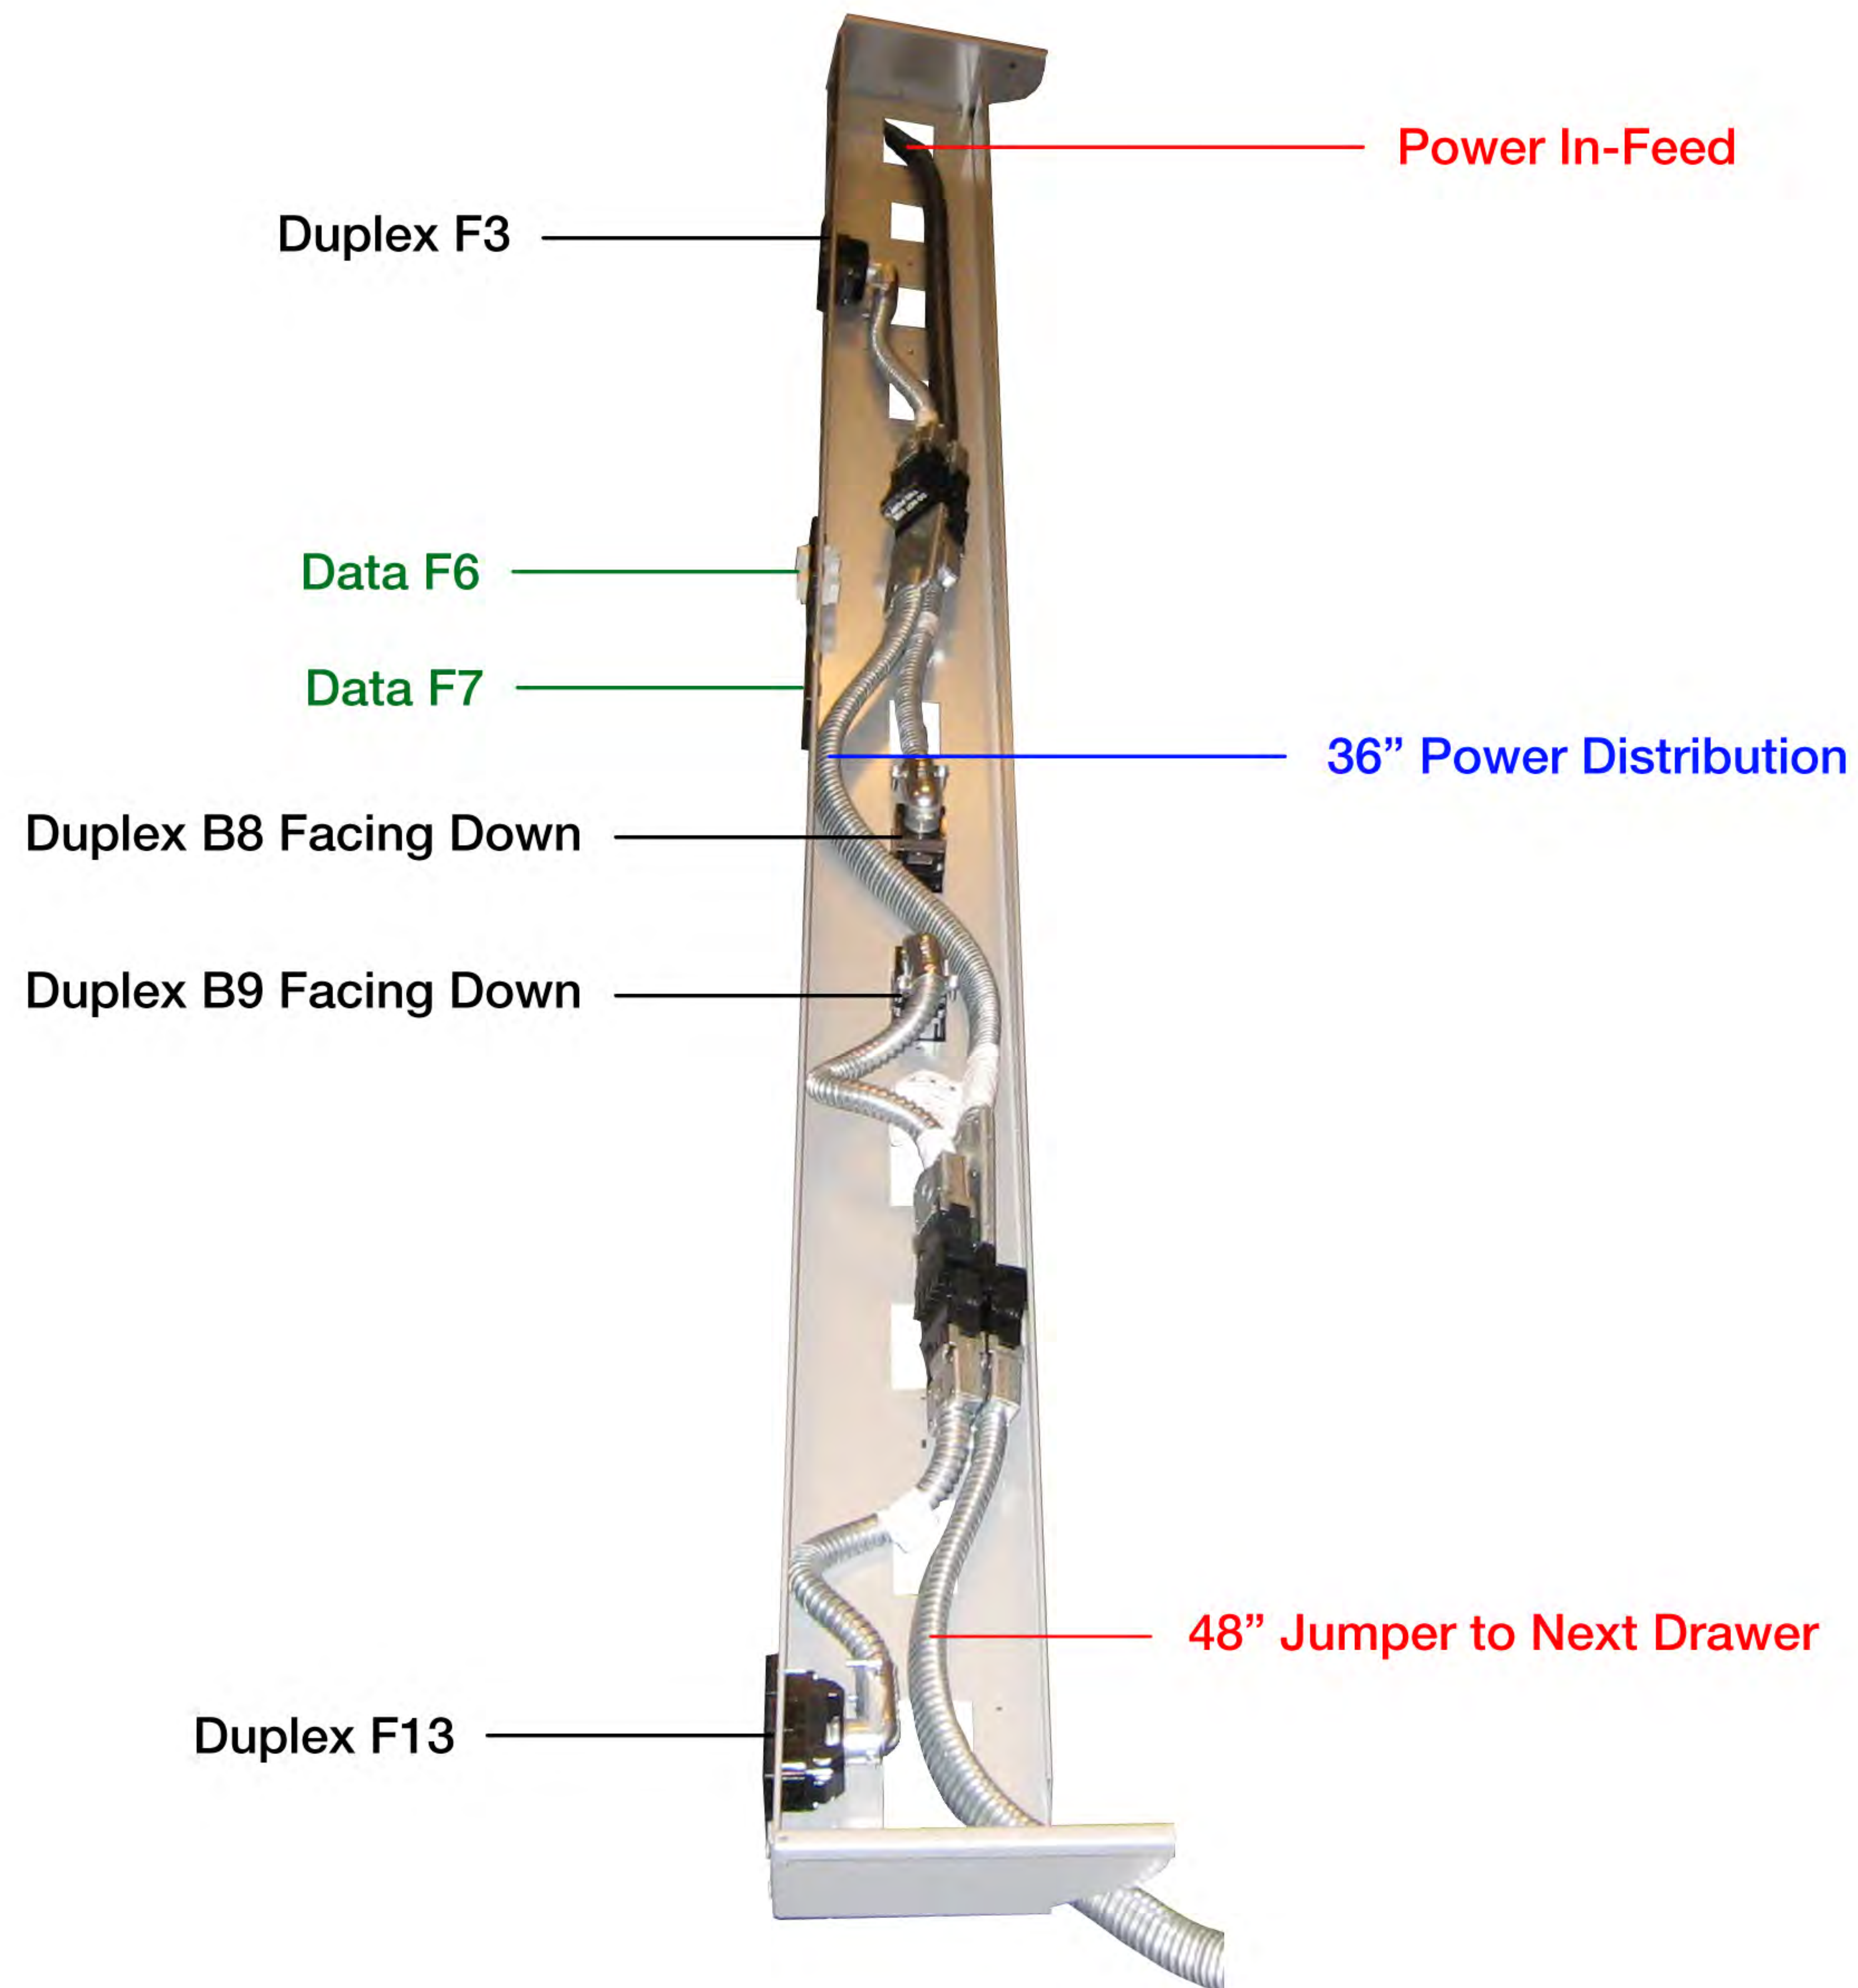

Perks Power Data Drawer (PDD) with Multi Circuit Electrical Layouts

**ELECTRICAL/DATA
CUT OUT KEY**

26" PDD with 1 Data/2 Duplex

32" PDD with 1 Data/2 Duplex

38" PDD with 1 Data/2 Duplex

44" PDD with 1 Data/2 Duplex

48" Jumper to Next Drawer

36" Power Distribution

Power In-Feed

Duplex F2

Duplex F4

Data F6

56" PDD with 1 Data/4 Duplex

62" PDD with 1 Data/4 Duplex

68" PDD with 1 Data/4 Duplex

74" PDD with 1 Data/4 Duplex

80" PDD with 2 Data/4 Duplex

80" PDD with 2 Data/6 Duplex

86" PDD with 2 Data/4 Duplex

86" PDD with 2 Data/6 Duplex