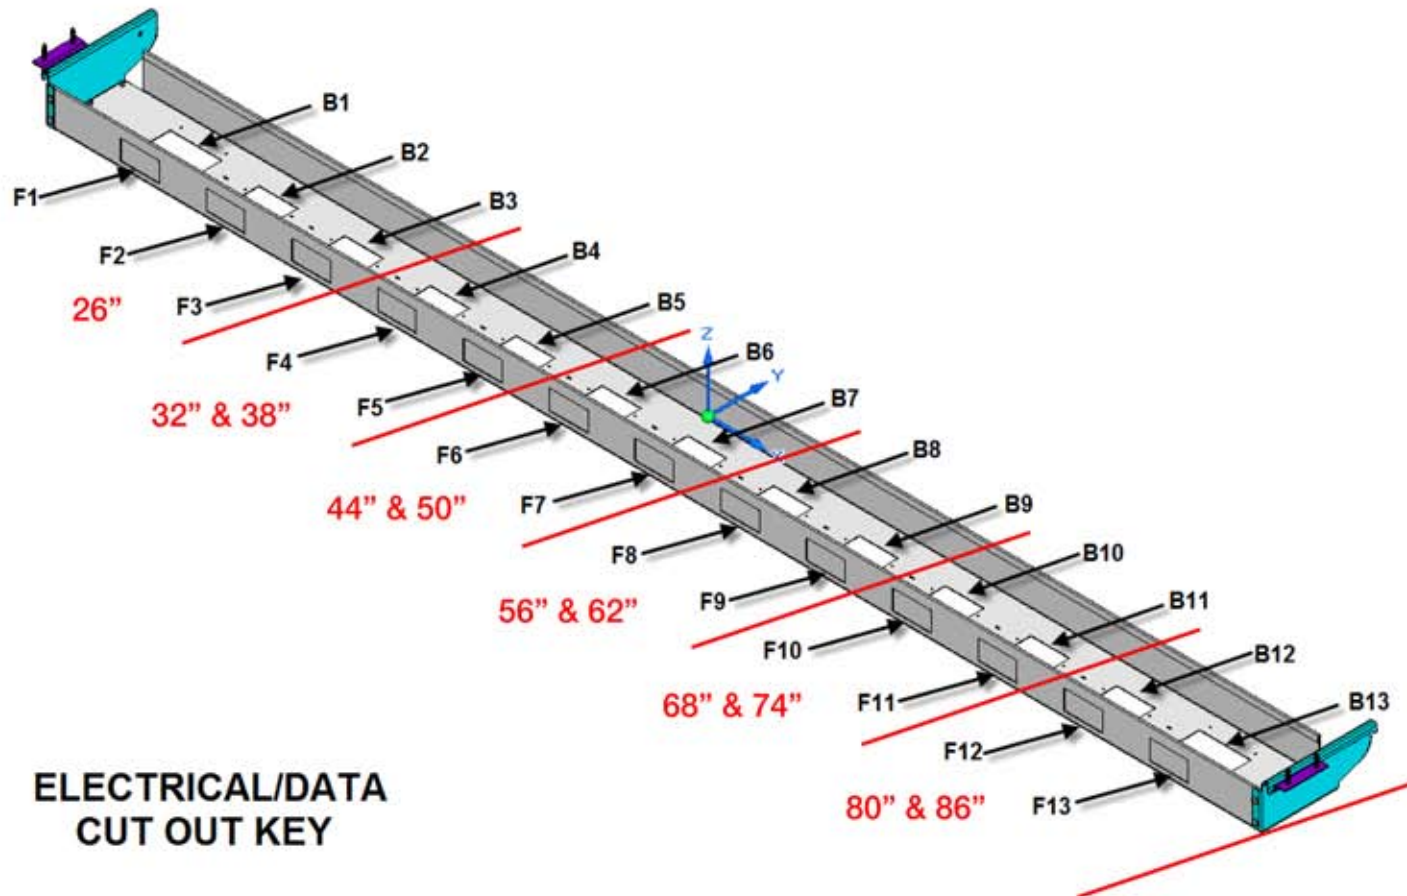

Perks Power Data Drawer (PDD) with Multi Circuit Electrical Layouts

**ELECTRICAL/DATA
CUT OUT KEY**

26" PDD with 1 Data/2 Duplex

32" PDD with 1 Data/2 Duplex

38" PDD with 1 Data/2 Duplex

44" PDD with 1 Data/2 Duplex

48" Jumper to Next Drawer

36" Power Distribution

Power In-Feed

Duplex F2

Duplex F4

Data F6

56" PDD with 1 Data/4 Duplex

62" PDD with 1 Data/4 Duplex

68" PDD with 1 Data/4 Duplex

74" PDD with 1 Data/4 Duplex

80" PDD with 2 Data/4 Duplex

80" PDD with 2 Data/6 Duplex

86" PDD with 2 Data/4 Duplex

86" PDD with 2 Data/6 Duplex