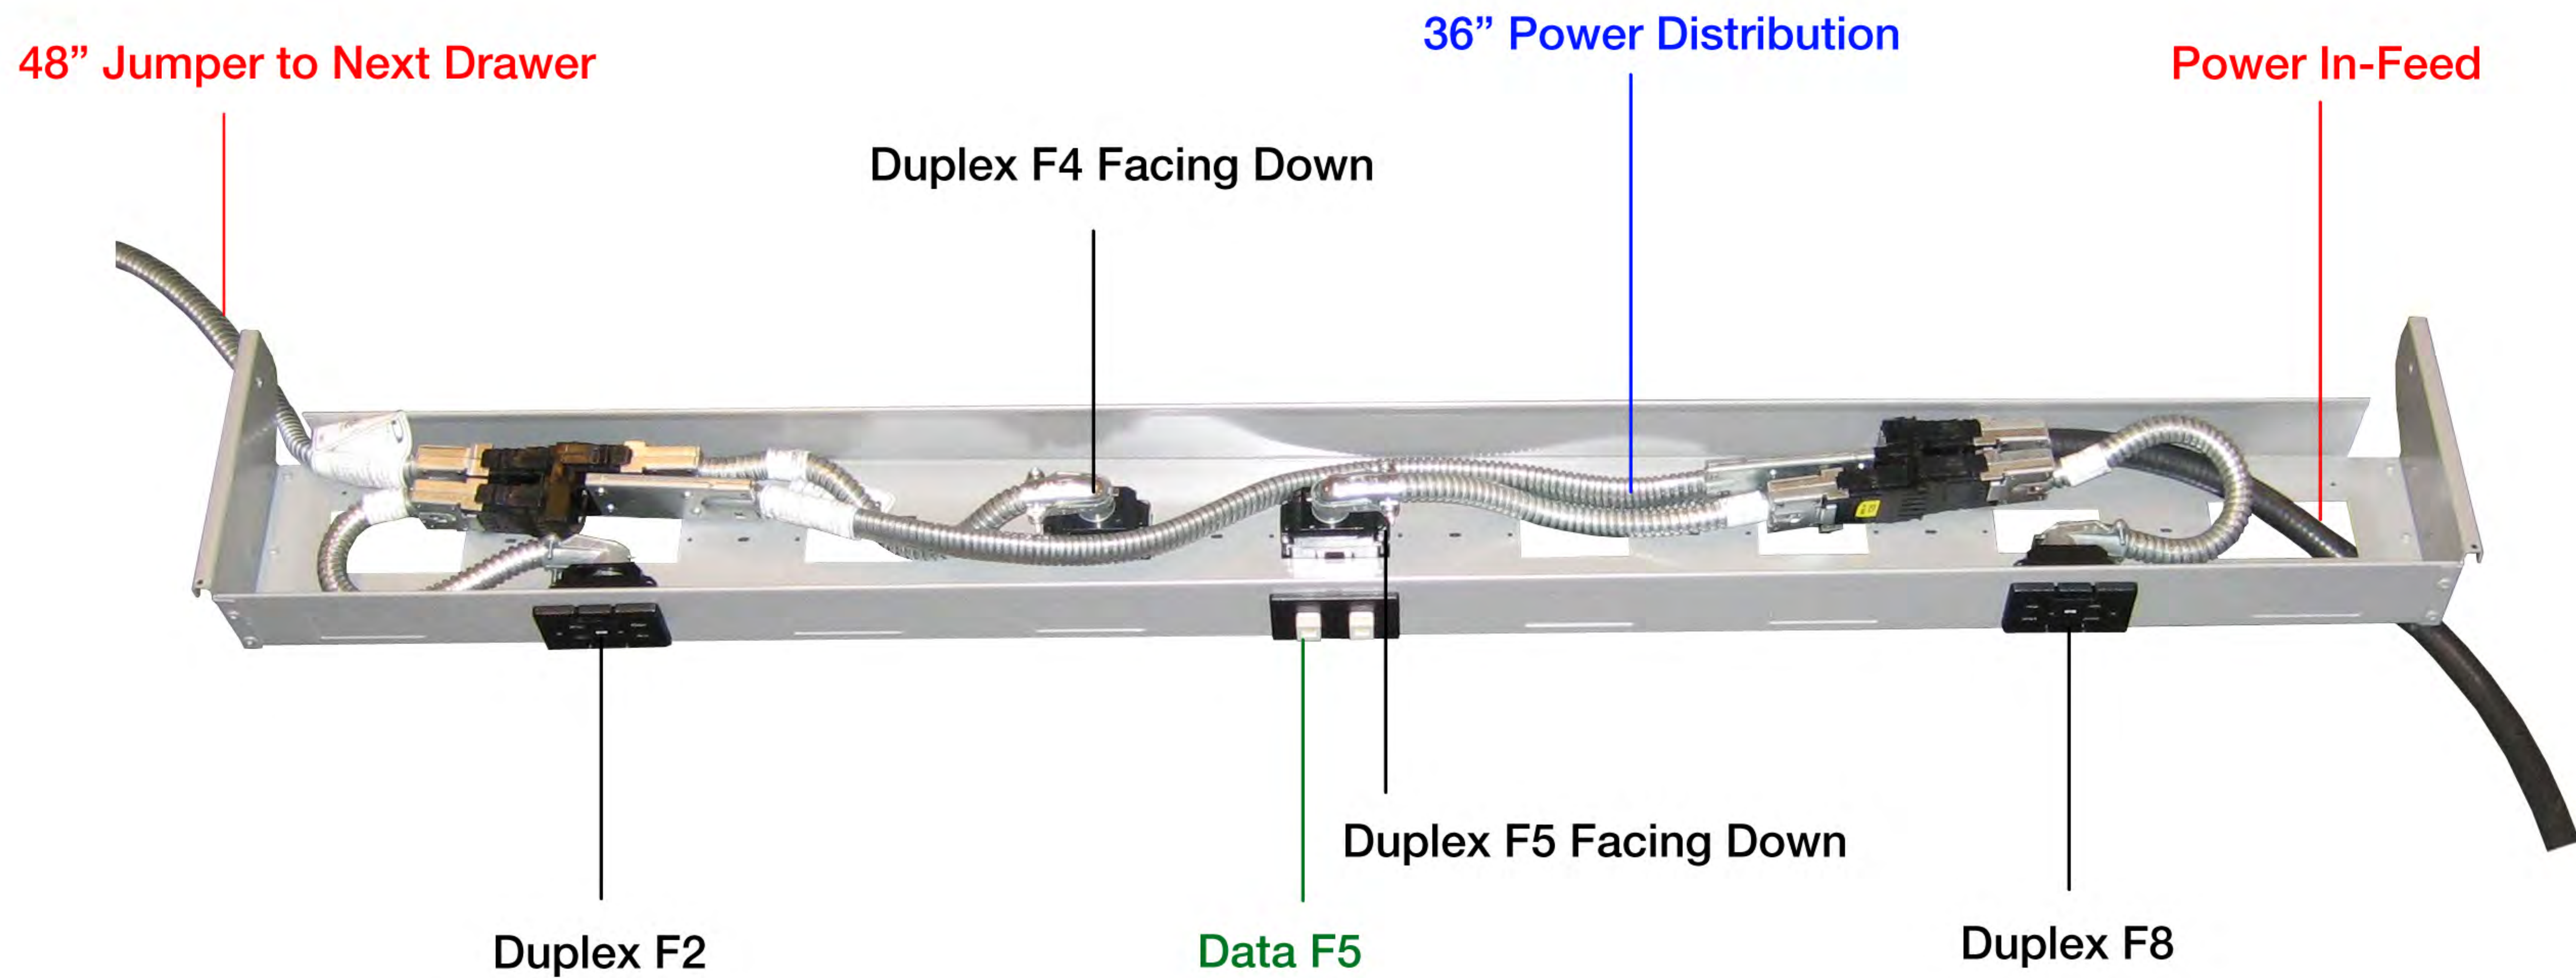

Perks Power Data Drawer (PDD) with Multi Circuit Electrical Layouts

**ELECTRICAL/DATA
CUT OUT KEY**

26" PDD with 1 Data/2 Duplex

32" PDD with 1 Data/2 Duplex

38" PDD with 1 Data/2 Duplex

44" PDD with 1 Data/2 Duplex

48" Jumper to Next Drawer

36" Power Distribution

Power In-Feed

Duplex F2

Duplex F4

Data F6

56" PDD with 1 Data/4 Duplex

62" PDD with 1 Data/4 Duplex

68" PDD with 1 Data/4 Duplex

74" PDD with 1 Data/4 Duplex

80" PDD with 2 Data/4 Duplex

80" PDD with 2 Data/6 Duplex

86" PDD with 2 Data/4 Duplex

86" PDD with 2 Data/6 Duplex