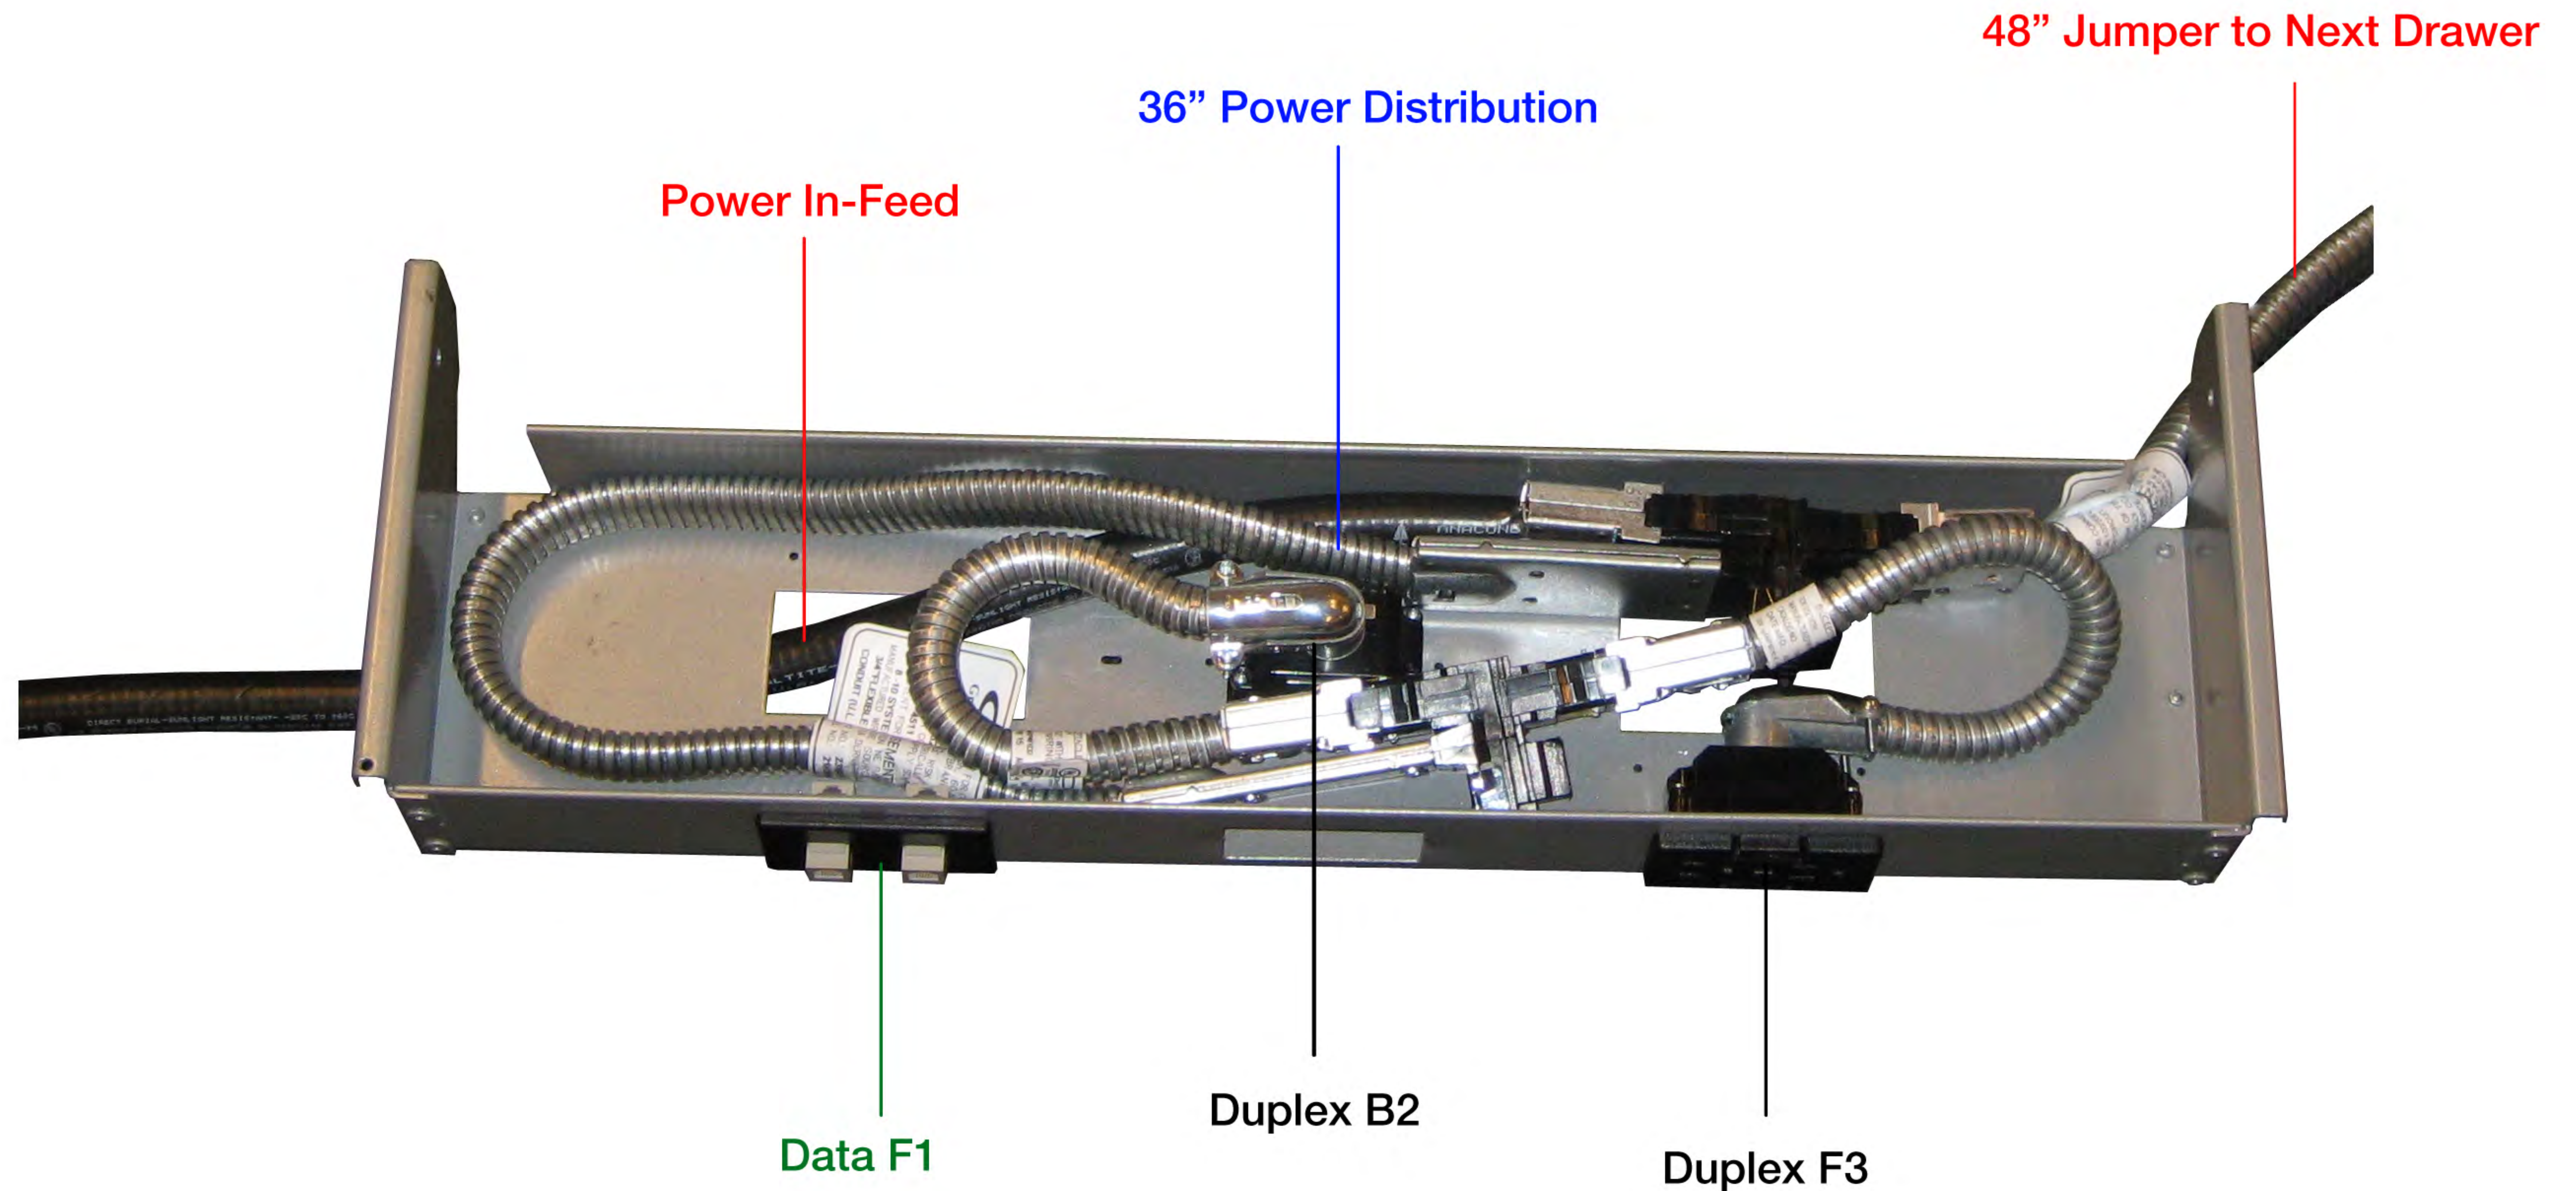

Perks Power Data Drawer (PDD) with Multi Circuit Electrical Layouts

**ELECTRICAL/DATA
CUT OUT KEY**

26" PDD with 1 Data/2 Duplex

32" PDD with 1 Data/2 Duplex

38" PDD with 1 Data/2 Duplex

44" PDD with 1 Data/2 Duplex

48" Jumper to Next Drawer

36" Power Distribution

Power In-Feed

Duplex F2

Duplex F4

Data F6

56" PDD with 1 Data/4 Duplex

62" PDD with 1 Data/4 Duplex

68" PDD with 1 Data/4 Duplex

74" PDD with 1 Data/4 Duplex

80" PDD with 2 Data/4 Duplex

80" PDD with 2 Data/6 Duplex

86" PDD with 2 Data/4 Duplex

86" PDD with 2 Data/6 Duplex