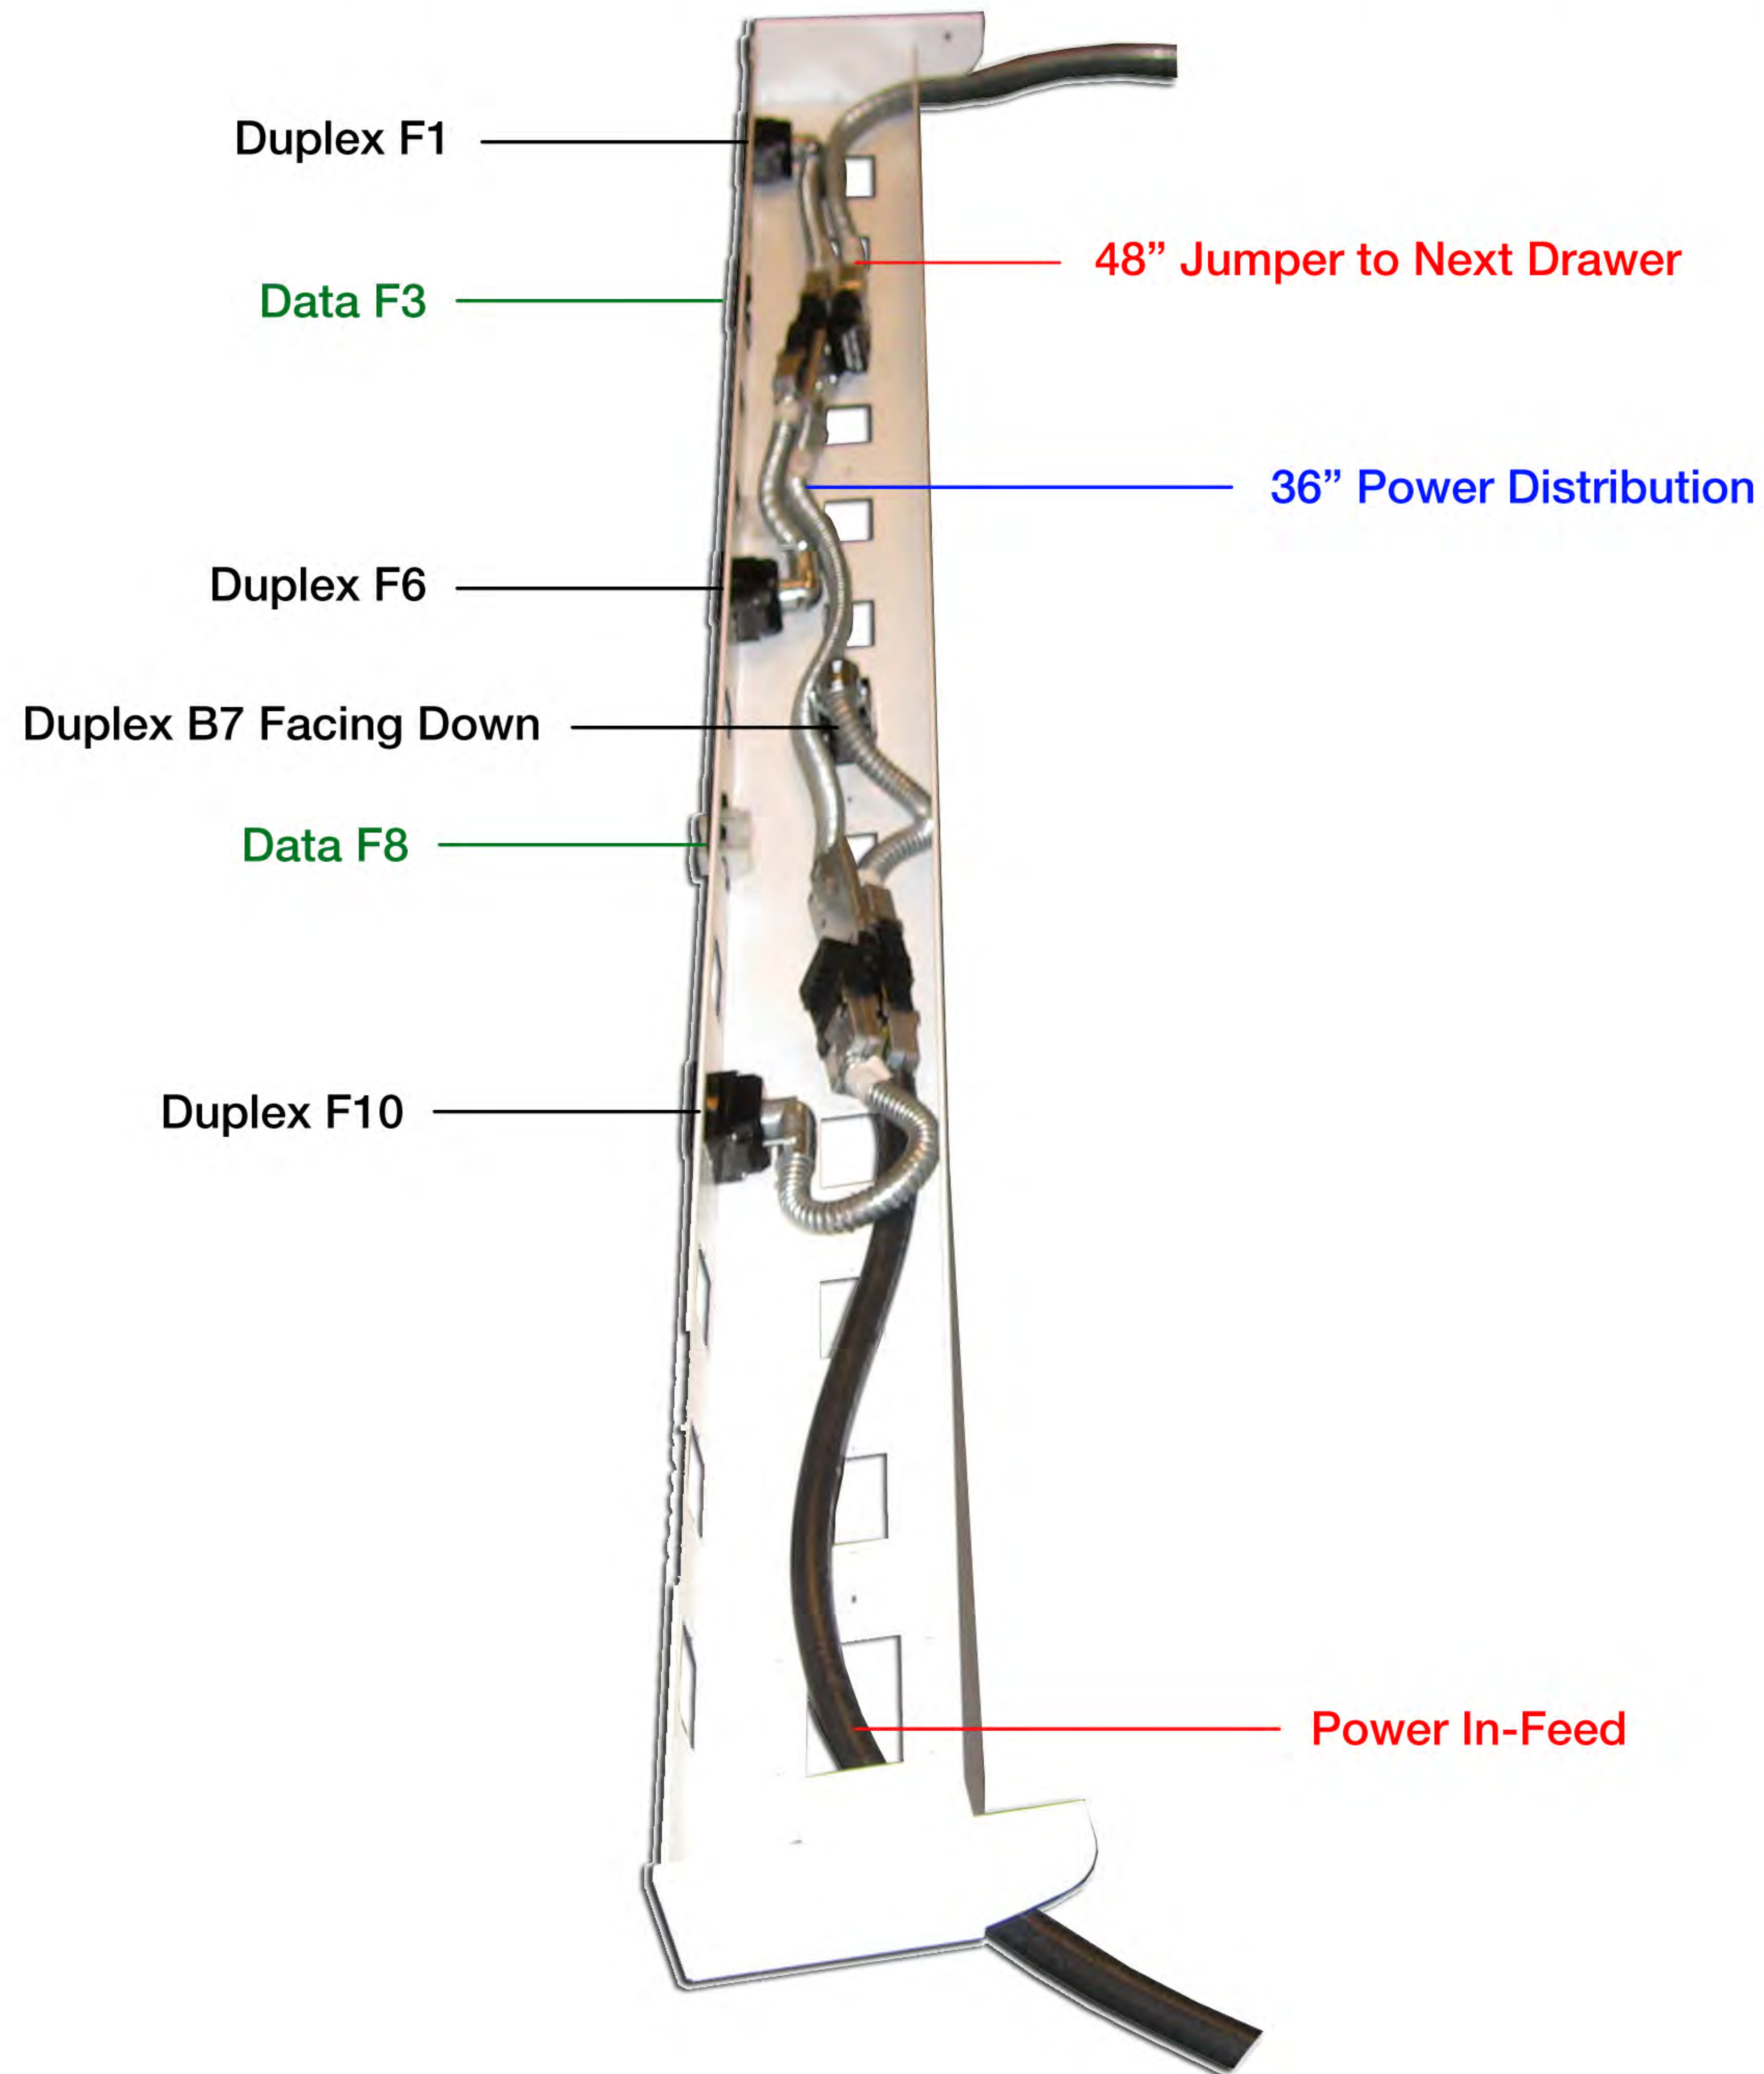

Perks Power Data Drawer (PDD) with Multi Circuit Electrical Layouts

**ELECTRICAL/DATA
CUT OUT KEY**

26" PDD with 1 Data/2 Duplex

32" PDD with 1 Data/2 Duplex

38" PDD with 1 Data/2 Duplex

44" PDD with 1 Data/2 Duplex

48" Jumper to Next Drawer

36" Power Distribution

Power In-Feed

Duplex F2

Duplex F4

Data F6

56" PDD with 1 Data/4 Duplex

62" PDD with 1 Data/4 Duplex

68" PDD with 1 Data/4 Duplex

74" PDD with 1 Data/4 Duplex

80" PDD with 2 Data/4 Duplex

80" PDD with 2 Data/6 Duplex

86" PDD with 2 Data/4 Duplex

86" PDD with 2 Data/6 Duplex