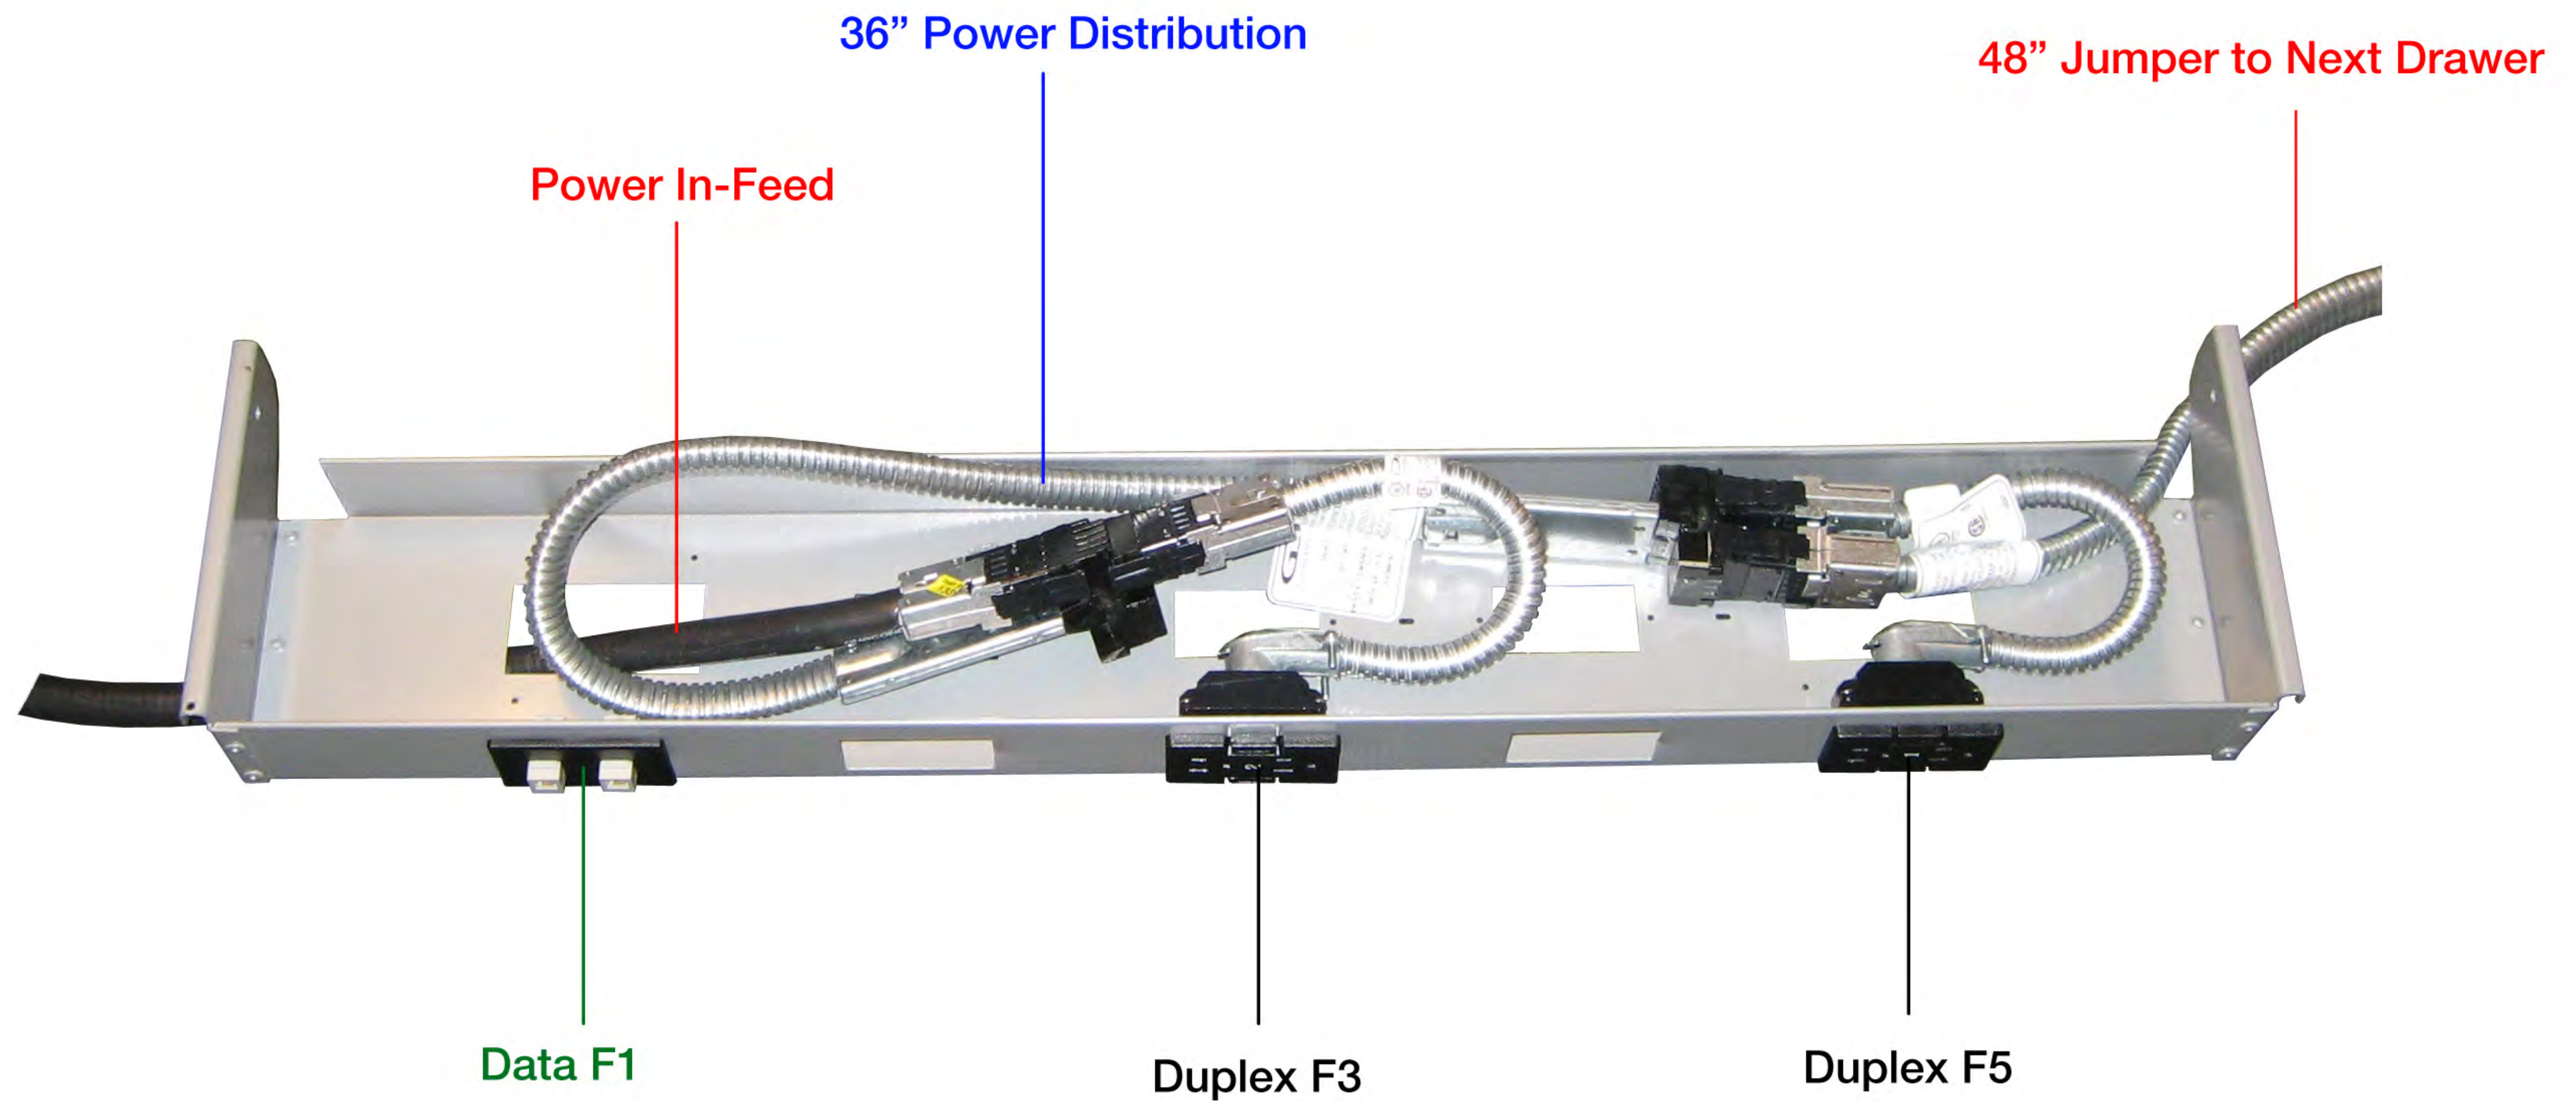

Perks Power Data Drawer (PDD) with Multi Circuit Electrical Layouts

**ELECTRICAL/DATA
CUT OUT KEY**

26" PDD with 1 Data/2 Duplex

32" PDD with 1 Data/2 Duplex

38" PDD with 1 Data/2 Duplex

44" PDD with 1 Data/2 Duplex

48" Jumper to Next Drawer

36" Power Distribution

Power In-Feed

Duplex F2

Duplex F4

Data F6

56" PDD with 1 Data/4 Duplex

62" PDD with 1 Data/4 Duplex

68" PDD with 1 Data/4 Duplex

74" PDD with 1 Data/4 Duplex

80" PDD with 2 Data/4 Duplex

80" PDD with 2 Data/6 Duplex

86" PDD with 2 Data/4 Duplex

86" PDD with 2 Data/6 Duplex