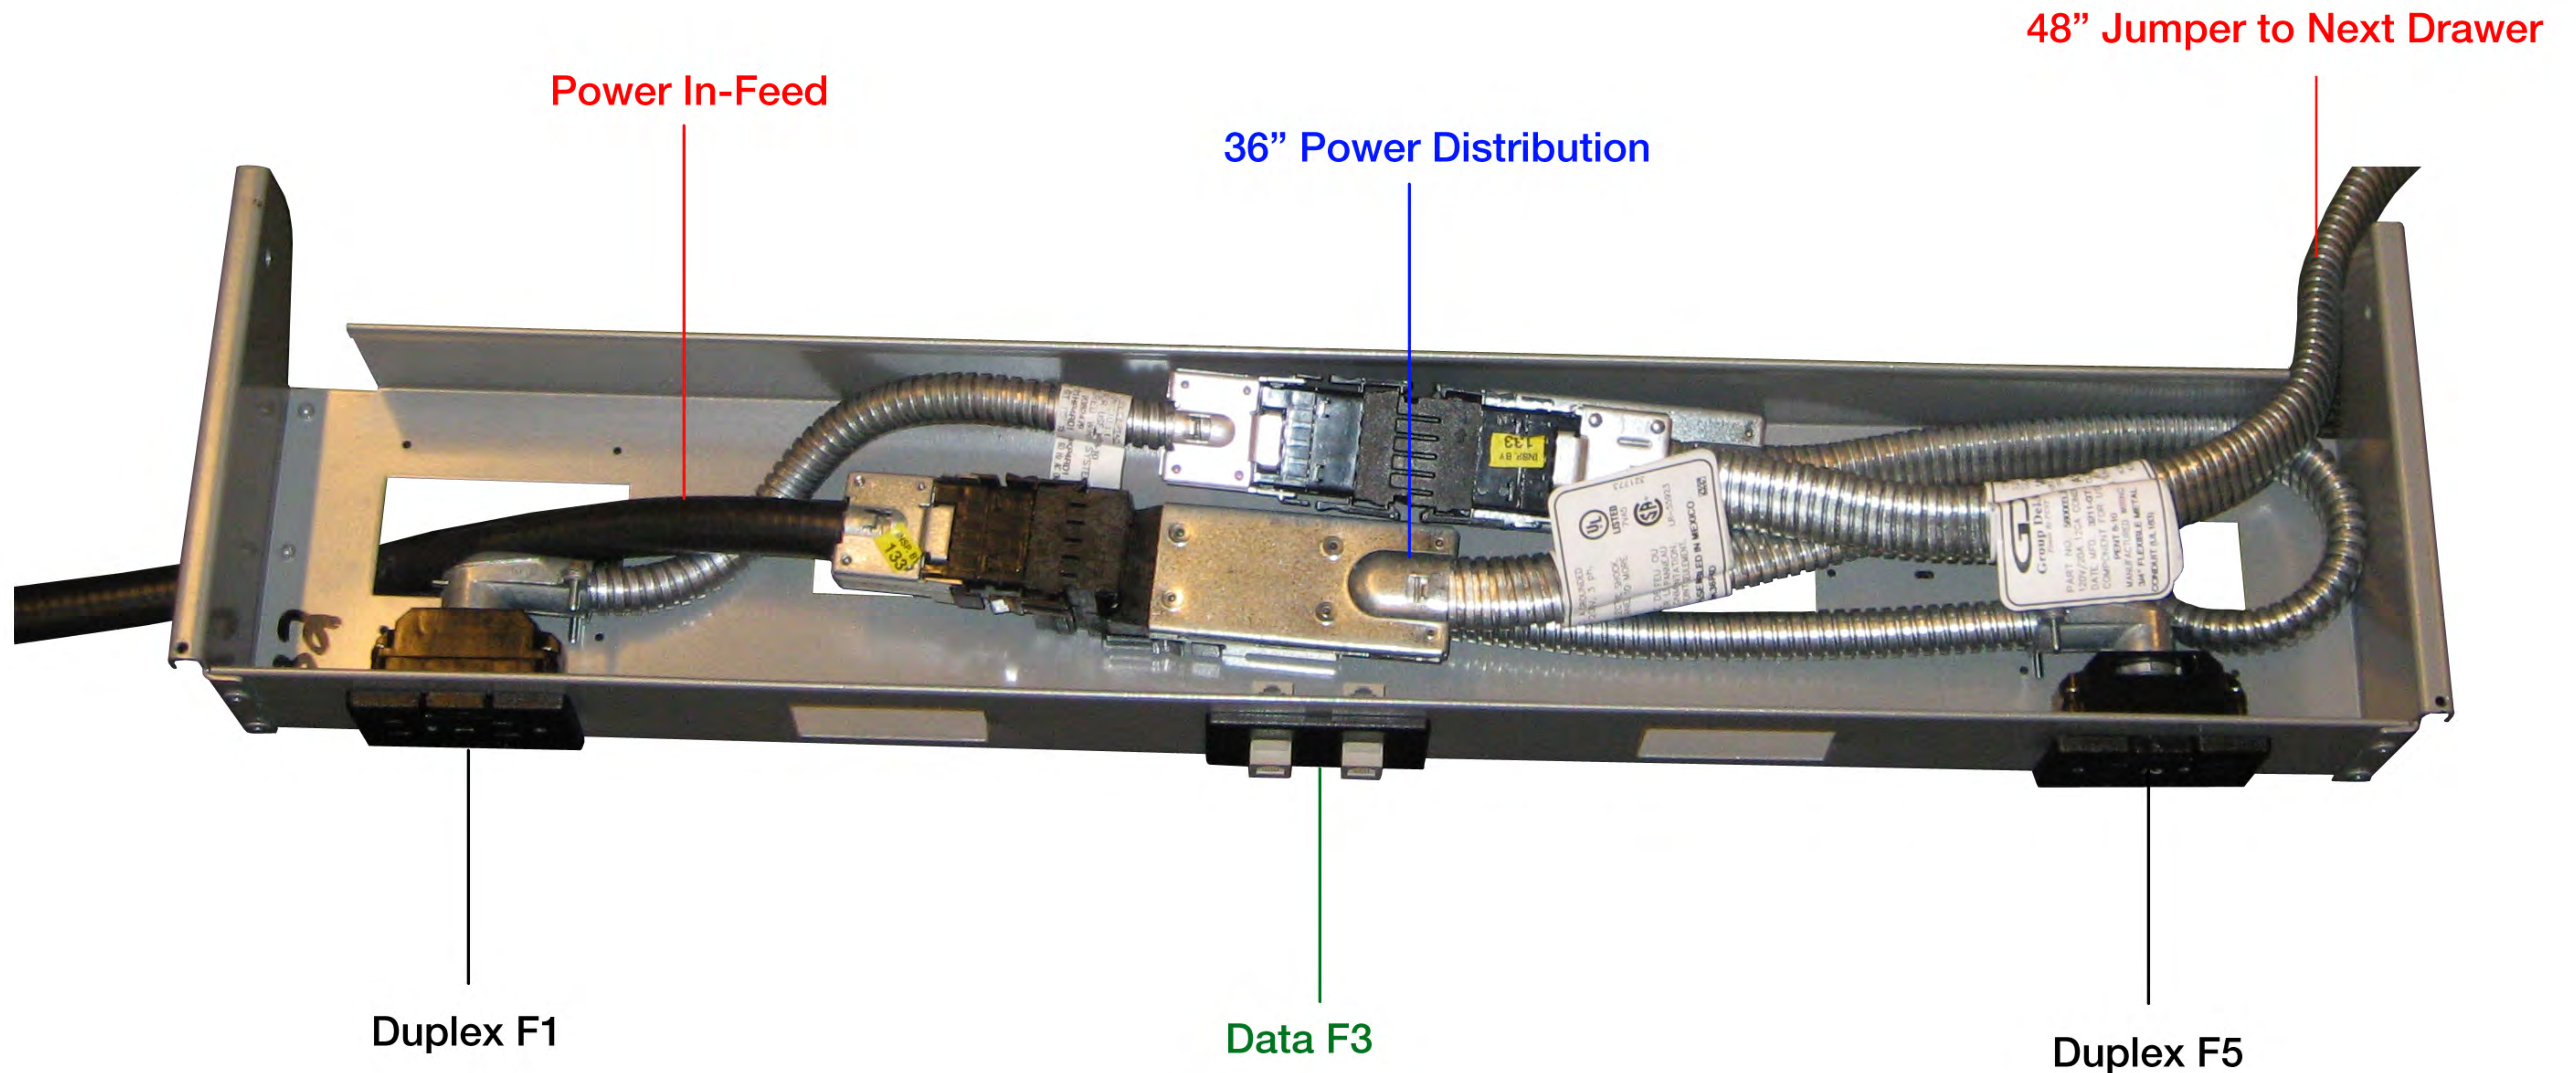

Perks Power Data Drawer (PDD) with Multi Circuit Electrical Layouts

**ELECTRICAL/DATA
CUT OUT KEY**

26" PDD with 1 Data/2 Duplex

32" PDD with 1 Data/2 Duplex

38" PDD with 1 Data/2 Duplex

44" PDD with 1 Data/2 Duplex

48" Jumper to Next Drawer

36" Power Distribution

Power In-Feed

Duplex F2

Duplex F4

Data F6

56" PDD with 1 Data/4 Duplex

62" PDD with 1 Data/4 Duplex

68" PDD with 1 Data/4 Duplex

74" PDD with 1 Data/4 Duplex

80" PDD with 2 Data/4 Duplex

80" PDD with 2 Data/6 Duplex

86" PDD with 2 Data/4 Duplex

86" PDD with 2 Data/6 Duplex