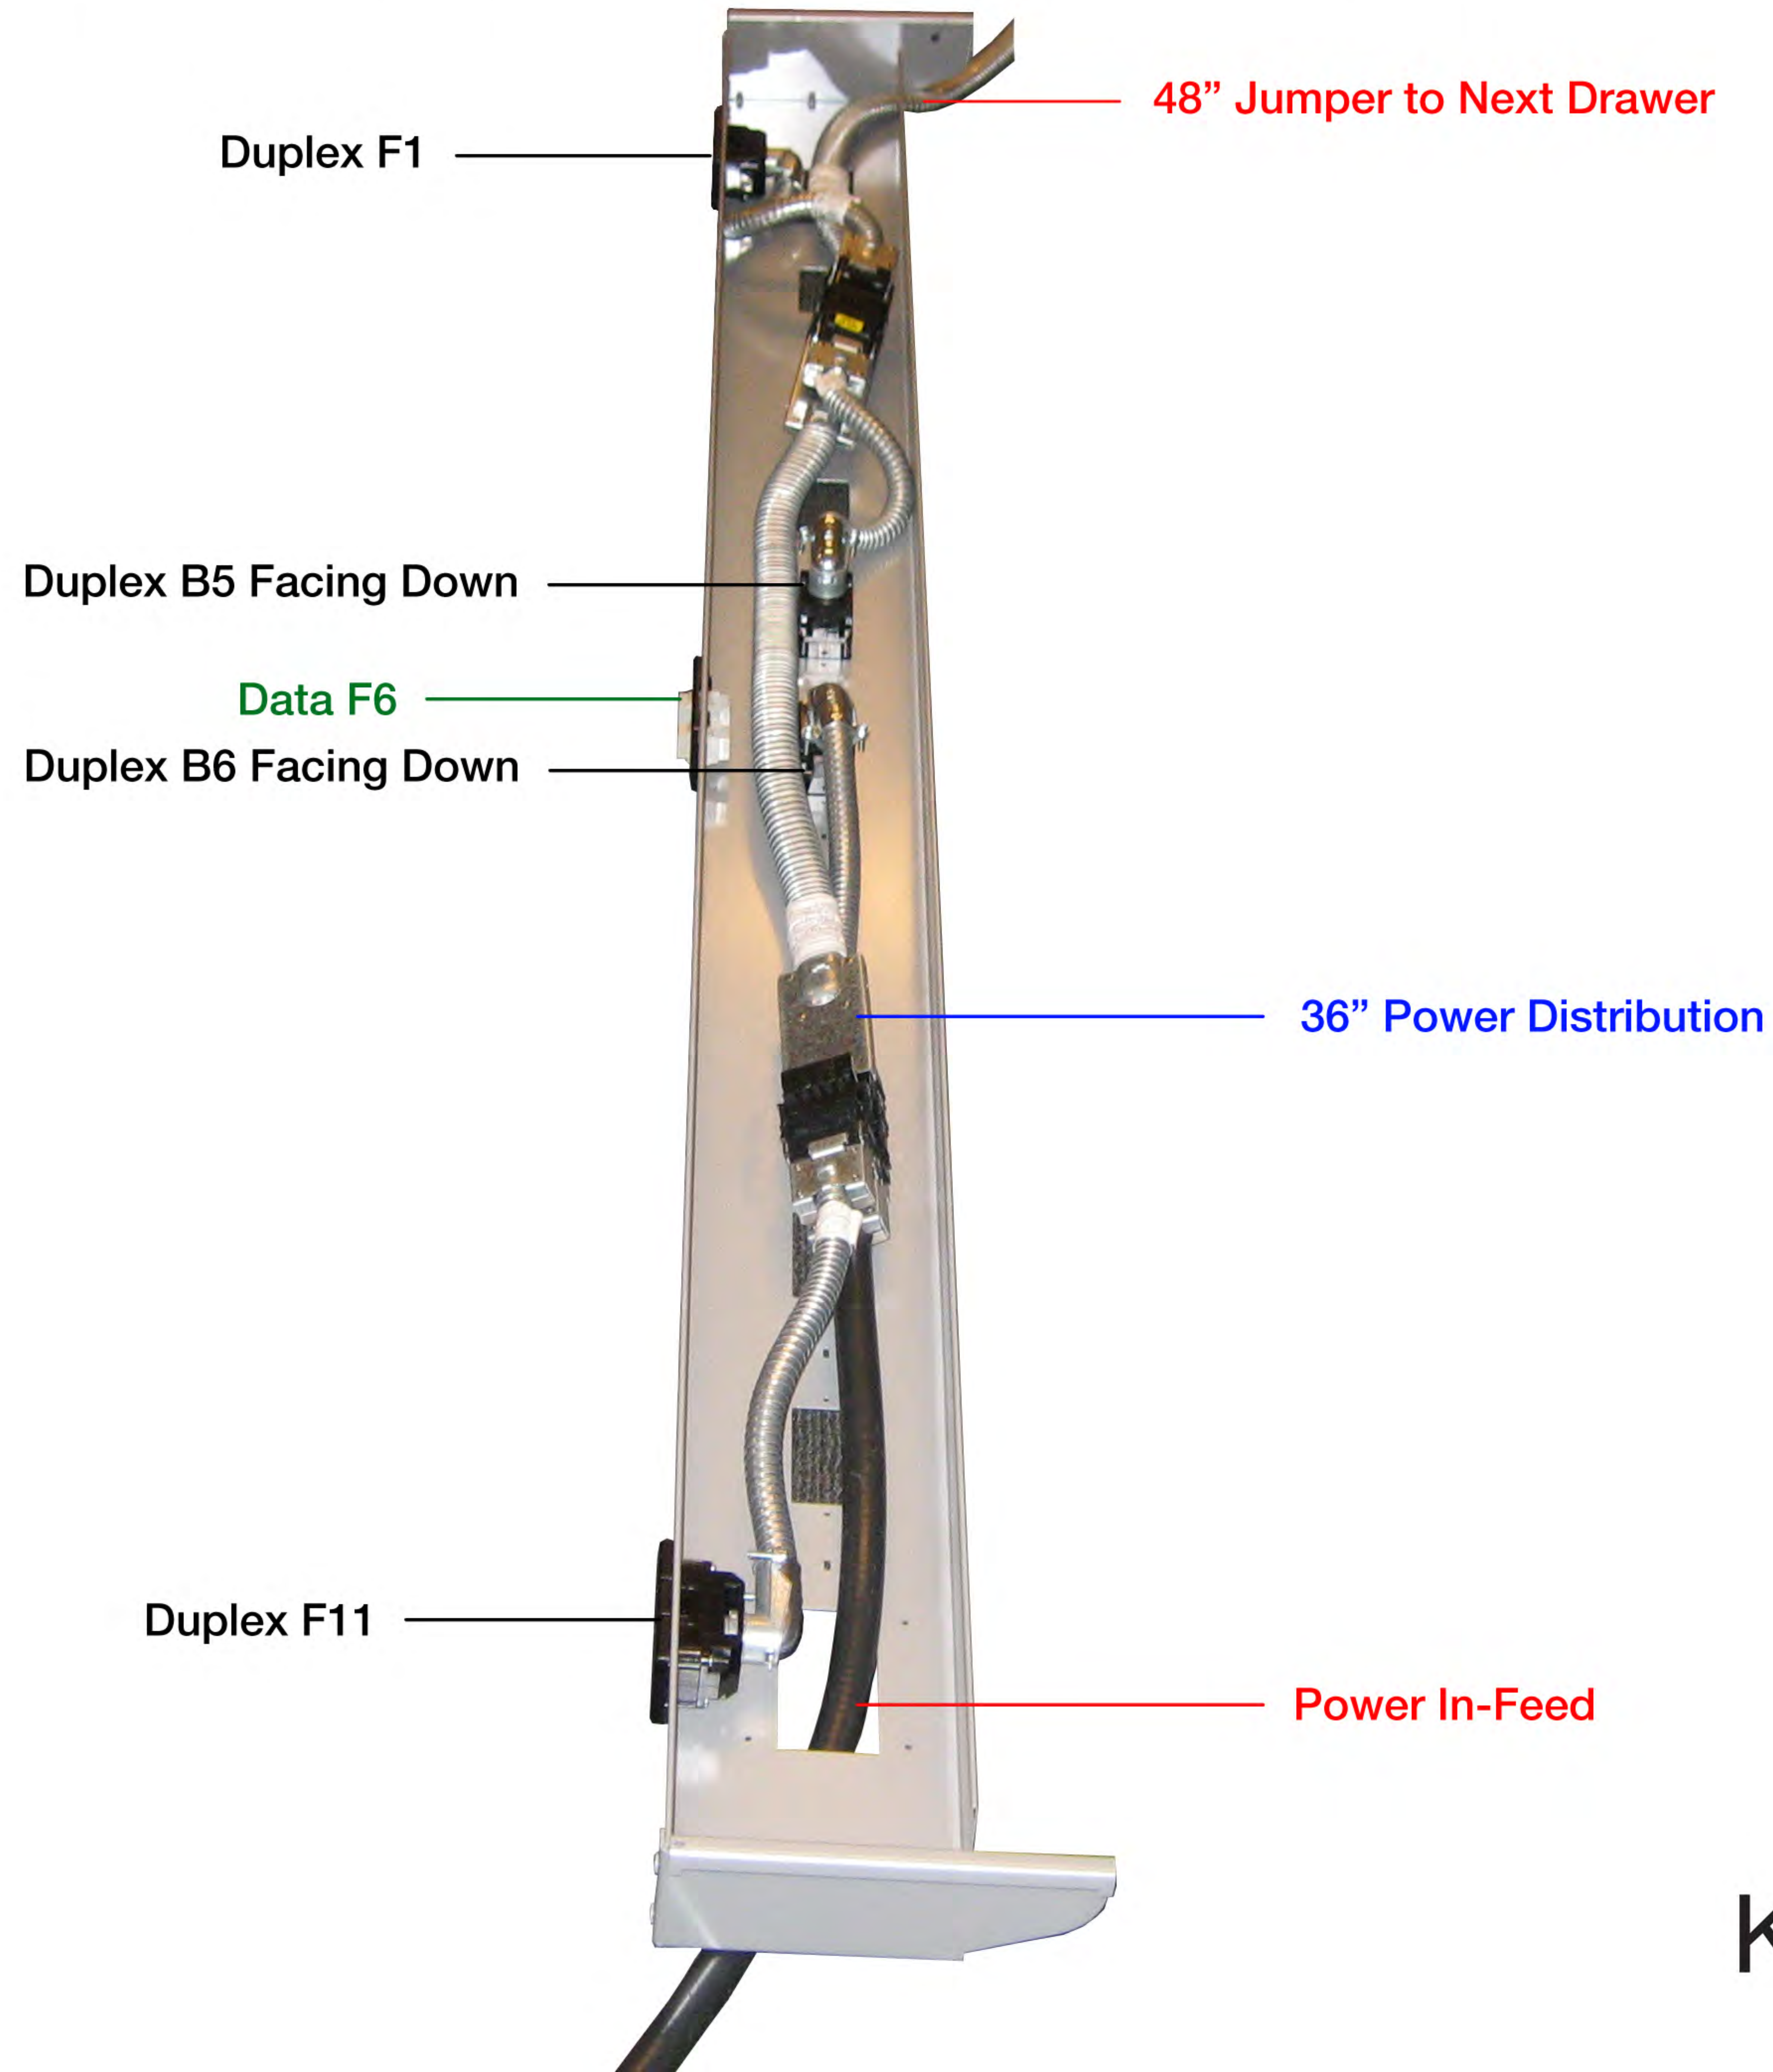

Perks Power Data Drawer (PDD) with Multi Circuit Electrical Layouts

**ELECTRICAL/DATA
CUT OUT KEY**

26" PDD with 1 Data/2 Duplex

32" PDD with 1 Data/2 Duplex

38" PDD with 1 Data/2 Duplex

44" PDD with 1 Data/2 Duplex

48" Jumper to Next Drawer

36" Power Distribution

Power In-Feed

Duplex F2

Duplex F4

Data F6

56" PDD with 1 Data/4 Duplex

62" PDD with 1 Data/4 Duplex

68" PDD with 1 Data/4 Duplex

74" PDD with 1 Data/4 Duplex

80" PDD with 2 Data/4 Duplex

80" PDD with 2 Data/6 Duplex

86" PDD with 2 Data/4 Duplex

86" PDD with 2 Data/6 Duplex