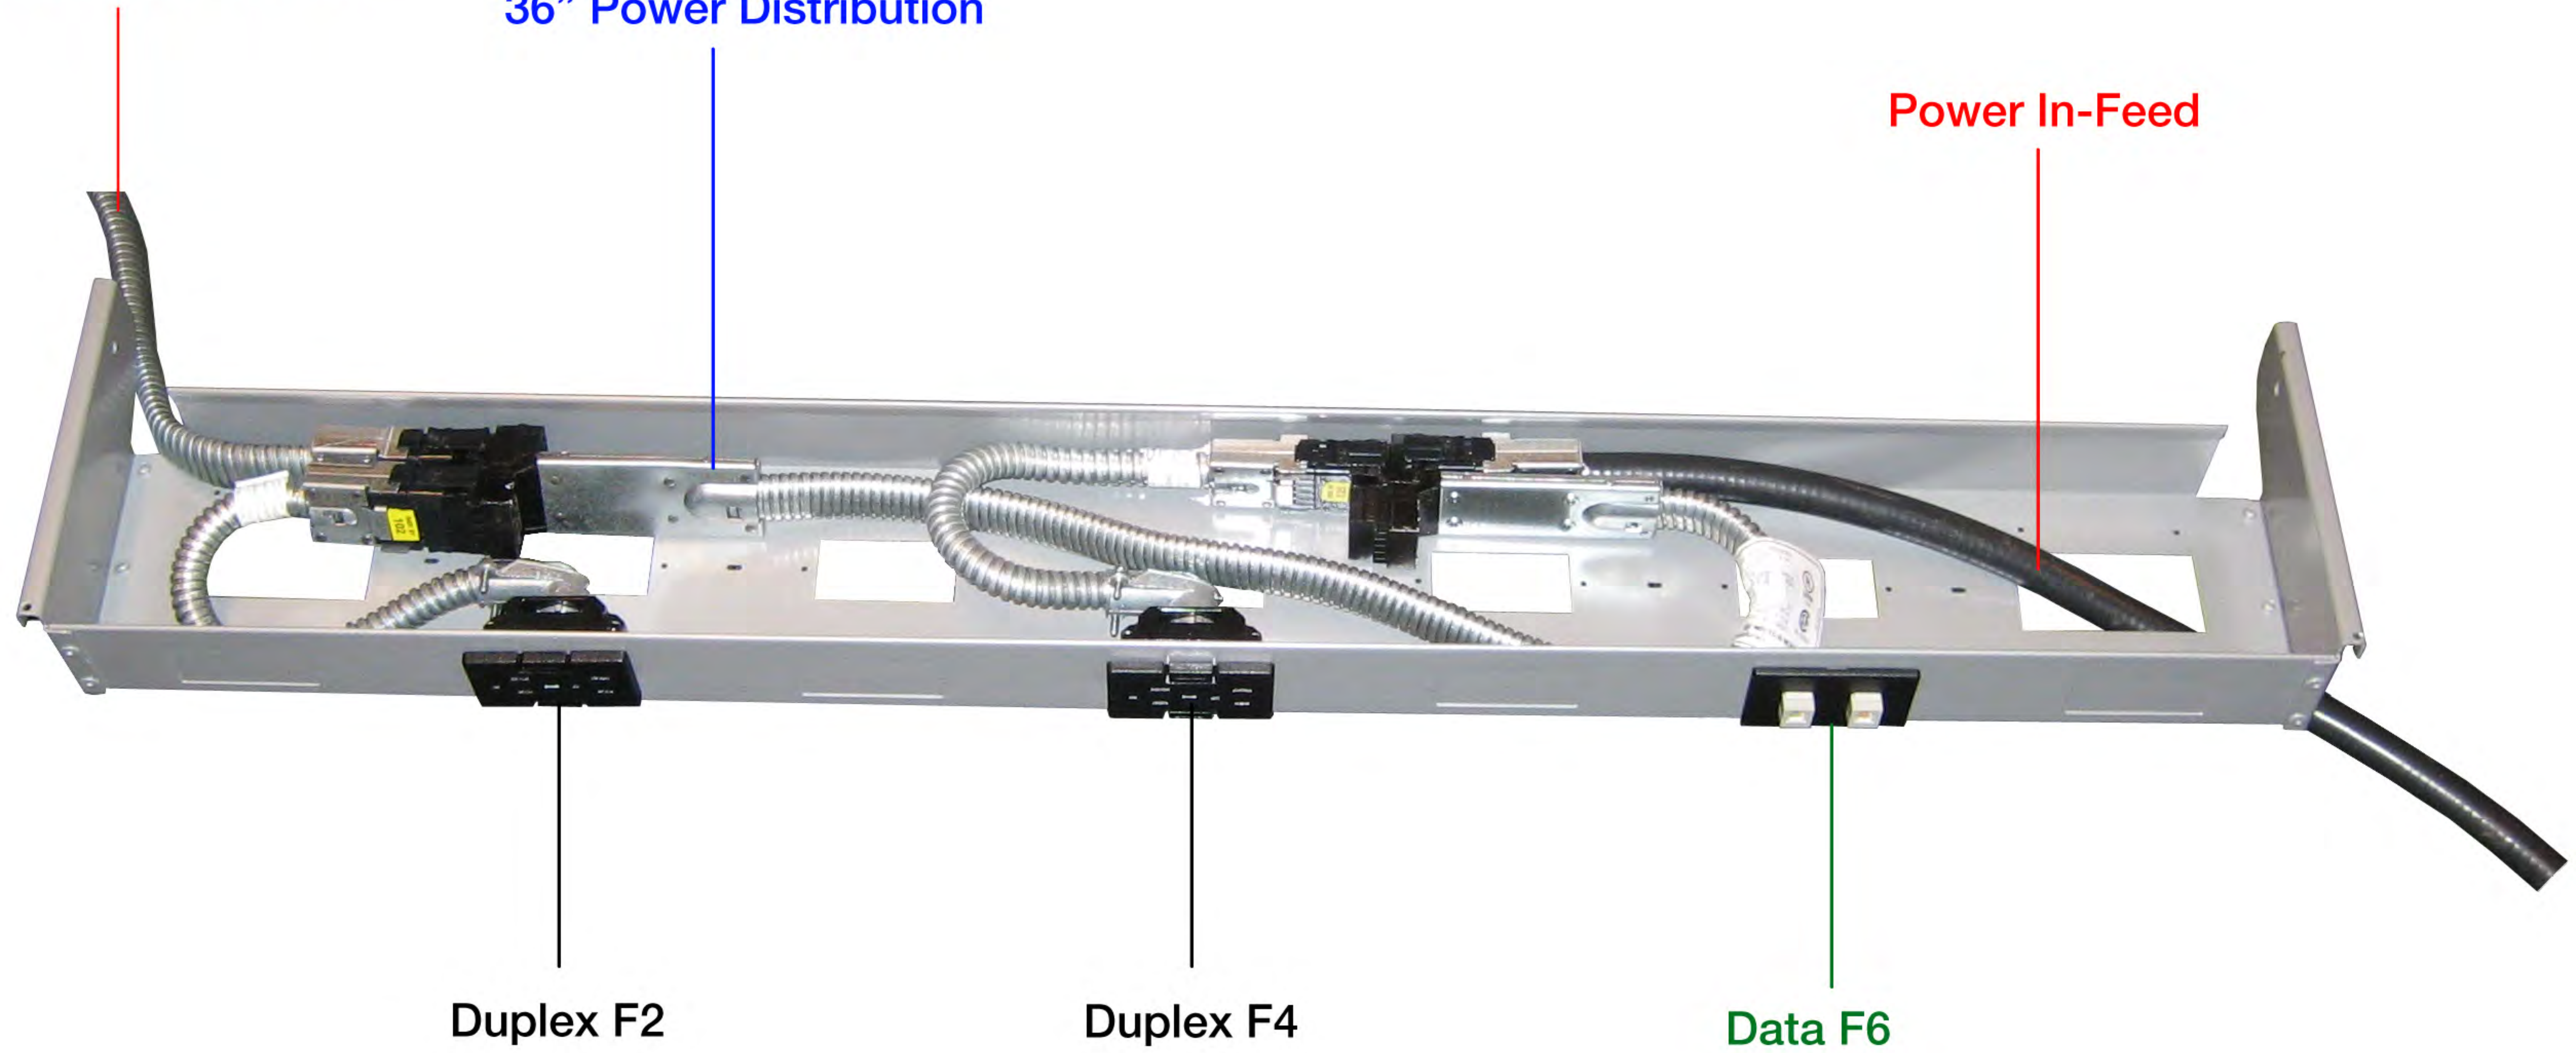

Perks Power Data Drawer (PDD) with Multi Circuit Electrical Layouts

**ELECTRICAL/DATA
CUT OUT KEY**

26" PDD with 1 Data/2 Duplex

32" PDD with 1 Data/2 Duplex

38" PDD with 1 Data/2 Duplex

44" PDD with 1 Data/2 Duplex

48" Jumper to Next Drawer

36" Power Distribution

Power In-Feed

Duplex F2

Duplex F4

Data F6

56" PDD with 1 Data/4 Duplex

62" PDD with 1 Data/4 Duplex

68" PDD with 1 Data/4 Duplex

74" PDD with 1 Data/4 Duplex

80" PDD with 2 Data/4 Duplex

80" PDD with 2 Data/6 Duplex

86" PDD with 2 Data/4 Duplex

86" PDD with 2 Data/6 Duplex