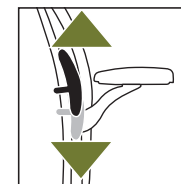

- Skye comes with all adjustments standard, so you get everything necessary for comfort, productivity, and healthy sitting
- Four zone side access tension adjustment accommodates different users' weights and preferences
- Skye's controls are simple and intuitive, easy to reach and adjust
- Synchro-tilt mechanism provides simple dynamic support that automatically responds to your movements
- For lower seat-height requirements, specify P2 pneumatic cylinder/base option

Angle Skye's seat pan forward 4 degrees by depressing a lever to put your body in a healthy work-intensive posture.

Sit upright or slightly reclined in the Skye chair and receive comfortable support for your entire body in these common work postures. Lock the backrest in any position with just the flip of a lever.

Recline over a 40-degree range and experience the support Skye's synchro-tilt motion provides even in deeply reclined postures.

Lift yourself slightly off the seat and turn the **reclining tension** adjustment knob to any of four settings for the one that feels comfortable for your weight.

Adjust Skye's optional **headrest** up and down through a 3 1/2-inch range and forward and back over a 3-inch range. In addition, you can tilt the headrest up to 35 degrees.

Move Skye's **lumbar support** up and down over a 4-inch range on the vertical spine located behind the chair's back. Fine-tune the lumbar support depth over a 3/4-inch range.