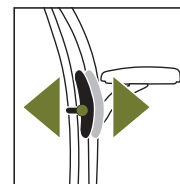

- Skye comes with all adjustments standard, so you get everything necessary for comfort, productivity, and healthy sitting
- Four zone side access tension adjustment accommodates different users' weights and preferences
- Skye's controls are simple and intuitive, easy to reach and adjust
- Synchro-tilt mechanism provides simple dynamic support that automatically responds to your movements
- For lower seat-height requirements, specify P2 pneumatic cylinder/base option

Angle Skye's seat pan forward 4 degrees by depressing a lever to put your body in a healthy work-intensive posture.

Sit upright or slightly reclined in the Skye chair and receive comfortable support for your entire body in these common work postures. Lock the backrest in any position with just the flip of a lever.

Recline over a 40-degree range and experience the support Skye's synchro-tilt motion provides even in deeply reclined postures.

Lift yourself slightly off the seat and turn the **reclining tension** adjustment knob to any of four settings for the one that feels comfortable for your weight.

Adjust Skye's optional **headrest** up and down through a 3 1/2-inch range and forward and back over a 3-inch range. In addition, you can tilt the headrest up to 35 degrees.

Move Skye's **lumbar support** up and down over a 4-inch range on the vertical spine located behind the chair's back. Fine-tune the lumbar support depth over a 3/4-inch range.