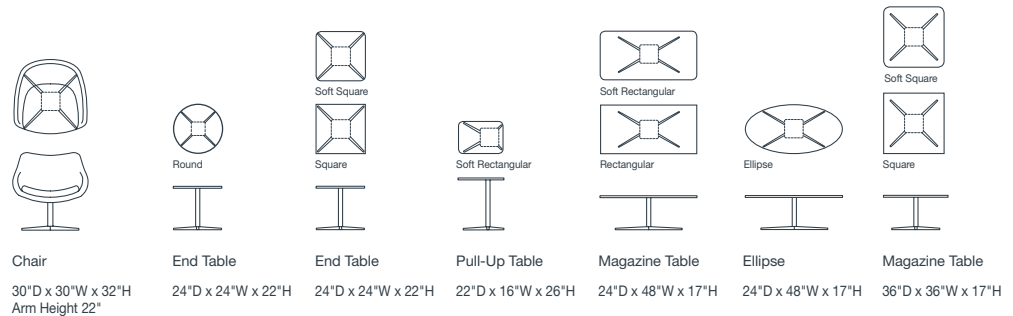

Kimball®Office

BLOOM®

A COLLECTION THAT CHARMS

No matter the setting, Bloom fits right in. Boasting graceful curves and refined shaping, Bloom offers an attractive setting to sit down, share ideas, or simply relax. Together, Bloom's chair and tables can be placed just about anywhere—from reception areas, to lounge spaces, to open offices.

BLOOM®

Casual while being sophisticated, Bloom fits comfortably in a variety of settings. United by the same base design, the lounge chair offers a tailored seat with optional contrasting fabric, while the occasional tables come in a range of shapes, heights, and materials.

STATEMENT OF LINE

DIMENSIONS

FEATURES

- Four-star base in light brushed solid aluminum
- Tables available in laminate, veneer, solid surface, and back-painted white glass
- End tables offered in round, square, and soft square
- Magazine tables available in square, soft square, rectangular, soft rectangular, and ellipse
- Pull-up table available in soft rectangular
- Auto-return mechanism brings the chair back to original position when the user exits